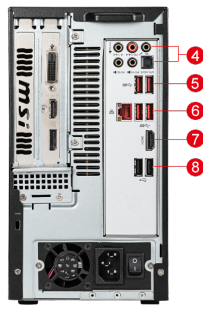

1. 1 x USB 2.0 Type C
2. 1 x USB 2.0 Type A
3. 1 x Headset out / Mic in
4. 5 x Audio jacks / 1x S/PDIF
5. 2 x USB 3.2 Gen 1 Type A
6. 2 x USB 3.2 Gen 1 Type A / 1 x RJ45
7. 1 x HDMI™
8. 2 x USB 2.0 Type A

**SPECIFICATION**

Barcode Info	EAN	4719072754358
Model	Part No	9S6-B93111-005
	MKT Name	MEG Aegis Ti5 10TE
	MKT Spec	MEG Aegis Ti5 10TE-005EU
	Entity MKT Name	MEG Aegis Ti5 10TE-005EU-B91090K30810128G3T01TORX10PHLZ9
	Color	ID1/Black-Black-Black
Operating Systems	Operating Systems	Windows 10 Pro Aggiornamento gratuito a Windows 11*
Processor	CPU Number	Intel Core i9-10900K
	CPU Clock	3.7GHz
	CPU Cores	10
	TDP	125W
	Cache	20 MB Intel® Smart Cache
	Threads	20
	CPU Cooler	Liquid cooling
Chipset	Chipsets	Z490
Discrete Graphics	VGA I/O Port	Display Portx3
	VGA MKT Name	GeForce RTX 3080 VENTUS 3X 10G OC
	GPU1 VRAM Size	10G
Memory	Memory Size	128GB(32GB*4)
	Memory Type	DDR4 SDRAM
	Memory Speed	1466(2933)MHz
	Module Type	U-DIMM
	Memory Slot (Total/Free)	4/0
	Max Capacity	Max 128GB
Storage	SSD Size	2TB
	HDD1 Size	3TB*1
	SSD Config	1TB*2
	SSD Interface	PCIe GEN3x4 NVMe
	SSD Form Factor	M.2-2280 M-KEY
	M.2 slots (Total/Free)	3/1
	HDD1 RPM	7200RPM
	HDD1 Form Factor	3.5 inch
	HDD1 Interface	SATA GEN3
	3.5" Drive Bays (Total/Free)	1/0
	2.5" Drive Bays (Total/Free)	2/2
	ODD(Type)	N/A
	ODD Height	N/A
ODD Type	N/A	
Communications	LAN	1x Intel I225-V+1x Intel I219-V
	WLAN	INTEL/AX201.NGWWG.NVW
	WLAN Version	802.11ax 2x2+BT
	BT Version	5.1
Audio	Audio Chipset	Realtek ALC1220
	Audio Type	7.1 Channel HD Audio
I/O Ports (Front)	USB 3.2 Gen 1 Type A	2
	USB 3.2 Gen 2 Type C	1
	Audio Mic-in	1
	Audio Headphone-out	1
I/O Ports (Rear)	USB 3.2 Gen 2 Type C (R)	1
	USB 3.2 Gen 2 Type A (R)	3
	USB 2.0 Type A (R)	2
	Thunderbolt (R)	1x (Thunderbolt 3)
	RJ45	2
	HDMI™ out	1x (v1.4)
	mini DP in	N/A
	PS/2	1
	Audio jack	5
	S/PDIF	1