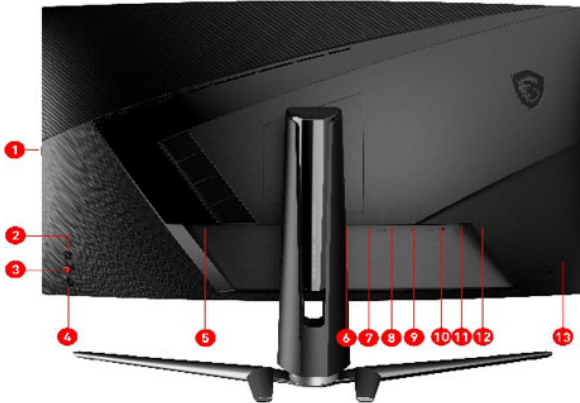

PATH TO THE FUTURE

Picture and logos

SELLING POINTS

- 1000R Perfect Curved Screen - Perfectly fits the curvature of the human eye so that you can see the entire screen without any fatigue.
- Rapid Boost (165 + 1ms) - Experience smooth gaming with a blazing fast refresh rate and response time, that gives you the upperhand in fast moving games.
- Night Vision: See every detail clearly in the dark, helping you find and attack enemies before they notice.
- AMD FreeSync Premium Technology - Tear free, stutter free, fluid gaming.
- Anti-Flicker and Less Blue Light - game even longer and prevent eye strain and fatigue.
- Frameless design - Ultimate gameplay experience.
- 178° wide view angle.

1. Headset Hanger
2. Macro Key
3. 5-way joystick navigator
4. Power Button
5. Power Jack
6. 1x Display Port (1.2a)
7. 1x HDMI™ w/ CEC (2.0b)
8. 1x HDMI™ (2.0b)
9. 1x USB Type-C Port (DP Alternate Mode)
10. 1xEarphone out
11. 2x USB 2.0 Type A
12. 1x USB 2.0 Type B Upstream Port
13. Kensington Lock