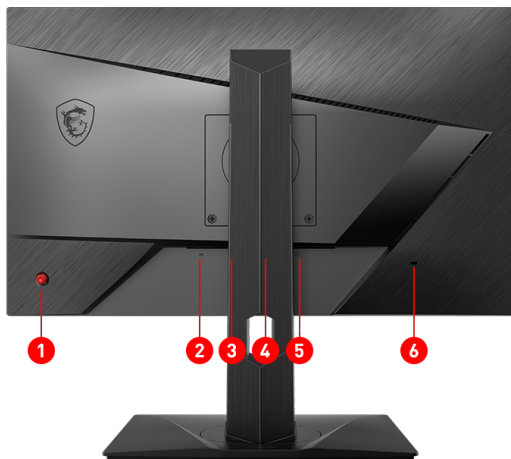

1. 5-way joystick navigator
2. DC Jack
3. 2x HDMI™ (1.4)
4. 1x Display Port (1.2a)
5. 1x Earphone out
6. Kensington lock

SPECIFICATION

I/O Ports (Front)	USB 2.0 Type A	2
I/O Ports	HDMI	2
	HDMI version	1.4
	DisplayPort	1
	DisplayPort version	1.2a
	Headphone-out	1
	USB 2.0 Type B	1
Power	Power Type	External Adaptor 20V 2.25A
Design	Adjustment (Tilt)	-5° ~ 20°
	Adjustment (Swivel)	-45° ~ 45°
	Adjustment (Height)	0 ~ 130 mm
	Adjustment (Pivot)	-90° ~ 90°
	VESA Mounting	100x100mm
	Frameless Design	Yes
I/O Ports (Rear)	Lock type	Kensington Lock
Dimension & Weight	Inside Carton Dimension (WxDxH) (mm)	606 x 172 x 545
	Inside Carton Dimension (WxDxH) (inch)	23.86 x 6.77 x 21.46
	Weight (Net kg)	5.36
	Weight (Gross kg)	7.66
Product Dimension with Stand (WxDxH)	Product Dimension with Stand (WxDxH) (mm)	540.3 x 233.7 x 514.3
	Product Dimension with Stand (WxDxH) (inch)	21.27 x 9.2 x 20.25
Outer Carton Dimension (WxDxH)	Outer Carton Dimension (WxDxH) (mm)	621 x 187 x 570
	Outer Carton Dimension (WxDxH) (inch)	24.45 x 7.36 x 22.44
Warranty	Warranty	36M
In The Box	DisplayPort Cable	0
	HDMI Cable	1
	DVI Cable	0
	USB Type A to Type B Cable	1
	USB Type C to Type A Cable	0
	USB Type C to Type C Cable	0
	Thunderbolt Cable	0
	VGA Cable	0
	3.5mm audio Cable	0
	3.5mm combo audio Cable	0
	Power Cord	1
	AC Adaptor	1
	Warranty Card	1
	Quick Guide	1
Barcode Info	EAN	4719072770617
	UPC	824142231968
	UCC14	10824142231965
Model	Part No	9S6-3BA4AT-030
	MKT Name	Optix MAG245R
	MKT Spec	Optix MAG245R
	Color	ID1/Black-Black
	Model	3BA4
Certification	Certification	全球(WW)/CB
Weight	Weight (Net lbs)	11.82
	Weight (Gross lbs)	16.89