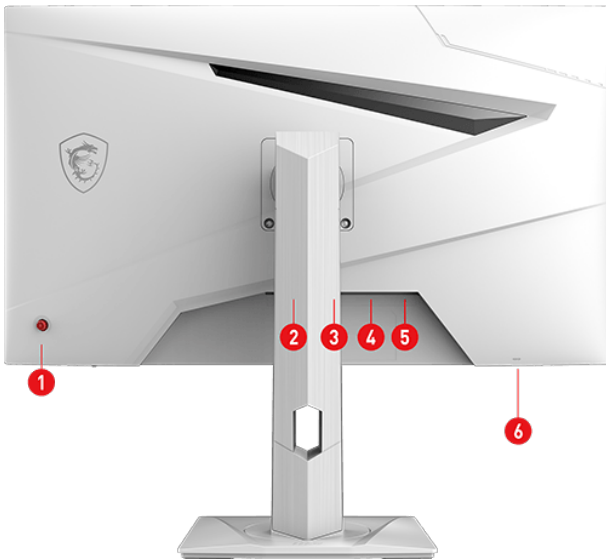

1. 5-Way Joystick Navigator
2. HDMI™ 2.1 (FHD@180Hz)
3. Display Port 1.2a
4. Earphone Out
5. DC-in
6. Kensington Lock