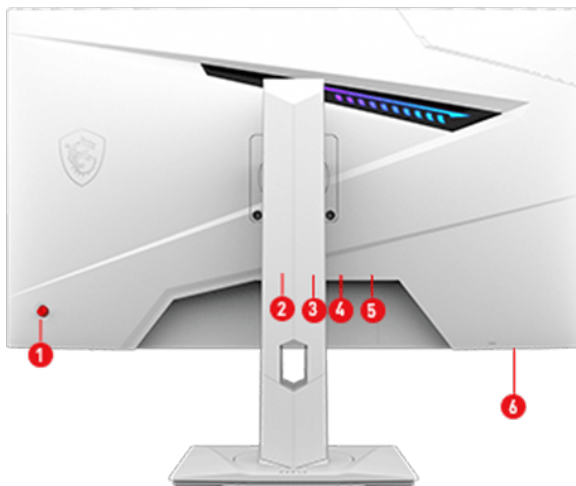

PATH TO THE FUTURE

Introducing the MSI MAG 274UPF esports gaming monitor. This cutting-edge monitor features a 27-inch 4K UHD display with a lightning-fast 144Hz refresh rate and a rapid 1ms GtG (Gray-to-Gray) response time, thanks to the advanced Rapid IPS panel technology. With the MAG 274UPF, you will have the competitive advantage needed to outperform and defeat your opponents in gaming battles.

1. 5-Way Joystick Navigator
2. DC Jack
3. Earphone Out
4. 2 x HDMI™ (2.0b)
5. 1 x DisplayPort (1.4a)
6. Kensington Lock

SPECIFICATION

Model	Part No	9S6-3CC29H-413
	MKT Name	MAG 274QRFW
	MKT Spec	MAG 274QRFW
	Color	ID1/White-White
	Model	3CC2
I/O Ports (Rear)	Card Reader	N/A
Power	Power Type	External Adaptor 19V 2.58A
Design	Adjustment (Tilt)	-5° ~ 20°
	Adjustment (Swivel)	-45° ~ 45°
	Adjustment (Height)	0 ~ 130 mm
	Adjustment (Pivot)	-90° ~ 90°
	VESA Mounting	75x75mm
	Frameless Design	Yes
Dimension & Weight	Inside Carton Dimension (WxDxH) (inch)	N/A
	Weight (Net kg)	6.
	Weight (Gross kg)	7.98
Product Dimension with Stand (WxDxH)	Product Dimension with Stand (WxDxH) (mm)	613.5 x 196.5 x 402.1
	Product Dimension with Stand (WxDxH) (inch)	24.15 x 7.74 x 15.83
Weight	Weight Without Stand (kg)	3.95
Outer Carton Dimension (WxDxH)	Outer Carton Dimension (WxDxH) (inch)	N/A
Warranty	Warranty	12M
In The Box	3.5mm Mic Cable	0
	Switch Case	0
	Portable Screen Protection Case	0
	Monitor Hood	0
	Speaker (Accessories)	0
	DisplayPort Cable	1
	HDMI Cable	0
	DVI Cable	0
	USB Type A to Type B Cable	0
	USB Type C to Type A Cable	0
	USB Type C to Type C Cable	0
	Thunderbolt Cable	0
	VGA Cable	0
	3.5mm audio Cable	0
	3.5mm combo audio Cable	0
	Mouse Bungee Unit	0
	VESA Screw	4
	Power Cord	1
	AC Adaptor	1
	Warranty Card	1
Quick Guide	1	
Barcode Info	EAN	4711377155359