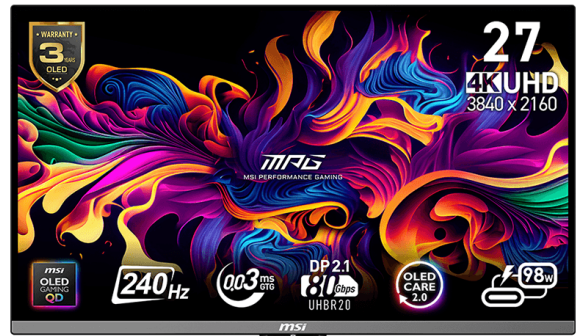

PATH TO THE FUTURE

The MSI MPG 272URX QD-OLED Gaming Monitor, 27 inches of stunning QD-OLED, 3840x2160 (4K UHD) and 240Hz for ultra-smooth visuals. Perfect for competitive gamers seeking immersion. Upgrade your setup—check out now and game on!

Picture and logos

SELLING POINTS

- 5-layer tandem OLED panel with EL Gen 3 technology - Light efficiency up to 30%.
- DisplayPort 2.1a (UHBR20) - Offering up to 80Gbps bandwidth, allowing gamers to enjoy native, lossless 4K at 240Hz for a smoother experience.
- Fastest 0.03ms GtG response time and 240Hz refresh rate.
- QD Premium Color - Ensures the color meets the market standard - Delta E \leq 2.
- Incredible HDR visual - VESA DisplayHDR True Black 400.
- MSI OLED Care 2.0 - Reduced the risk of OLED image burn-in.
- 3-Year Burn-In Warranty - Including coverage for OLED burn-in.