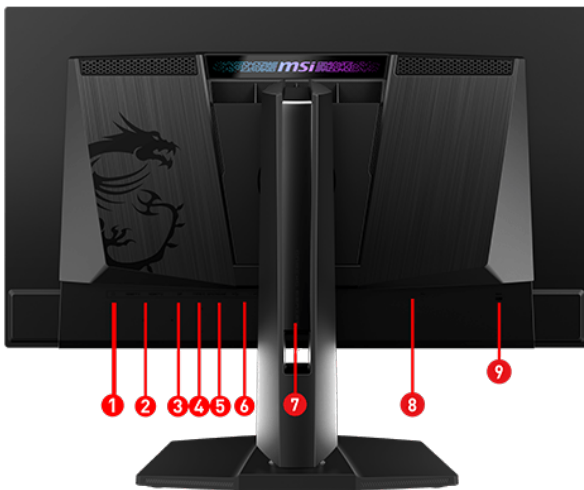

SELLING POINTS

- 5-layer tandem OLED panel with EL Gen 3 technology - Light efficiency up to 30%.
- DisplayPort 2.1a (UHBR20) - Offering up to 80Gbps bandwidth, allowing gamers to enjoy native, lossless 4K at 240Hz for a smoother experience.
- Fastest 0.03ms GtG response time and 240Hz refresh rate.
- QD Premium Color - Ensures the color meets the market standard - Delta E $\leq$ 2.
- Incredible HDR visual - VESA DisplayHDR True Black 400.
- MSI OLED Care 2.0 - Reduced the risk of OLED image burn-in.
- 3-Year Burn-In Warranty - Including coverage for OLED burn-in.