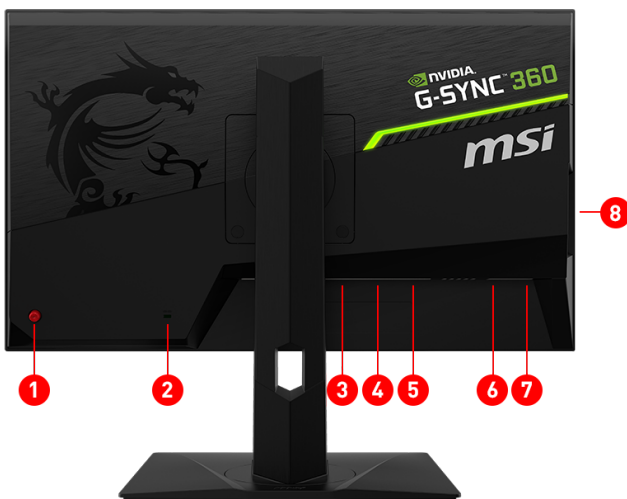

The New Esports Meta

MSI Oculux NXG253R is especially designed for esports gaming. With Nvidia G-SYNC technology built in, gamers can enjoy the wonderful tearing-free gaming experience. The ultra-high 360hz refresh rate and 1ms response time Rapid IPS panel will provide pro-gamers both smooth and clear in-game images. The 24.5 inch, thin bezel design is also convenient for multi-screen setups. Light bars on the back of the monitor also support MSI Mystic Light, allowing gamers to create their own gaming style with their favorite colors. The unique adjustable stand design allows gamers to position their monitors based on their preferences. With all the gaming elements it has, MSI Oculux NXG253R is ready to bring gamers into endless victories.

Selling Points

- NVIDIA G-SYNC – Prevent screen tearing or stuttering, producing ultra-smooth lag-free gameplay.
- Rapid IPS – Provides 1ms GTG fast response time, optimizes screen colors and brightness.
- 360Hz Extremely High Refresh Rate – Respond faster with smoother frames.
- 1ms GTG Response Time – Eliminate screen tearing and choppy frame rates.
- NVIDIA Reflex Latency Analyzer – Give an accurate measurement of system latency.
- ULMB (Ultra Low Motion Blur) – Silky-smooth and crystal-clear moving objects.
- Adjustable Stand – Easily change the position of the monitor for maximum ergonomics.
- Wide Color Gamut – Game colors and details will look more realistic and refined.
- Frameless Design – Enjoy the ultimate gaming experience with super narrow bezels.
- Anti-Flicker and Less Blue Light – Game even longer and prevent eye strai ...

Picture and logos: Pictures 모니터

1. 5-way joystick navigator
2. Kensington Lock
3. 2x HDMI (2.0b)
4. 1x Display Port (1.4)
5. 1x Earphone out
6. DC Jack
7. 1x USB 3.2 Gen 1 Type B
8. 3x USB 3.2 Gen 1 Type A