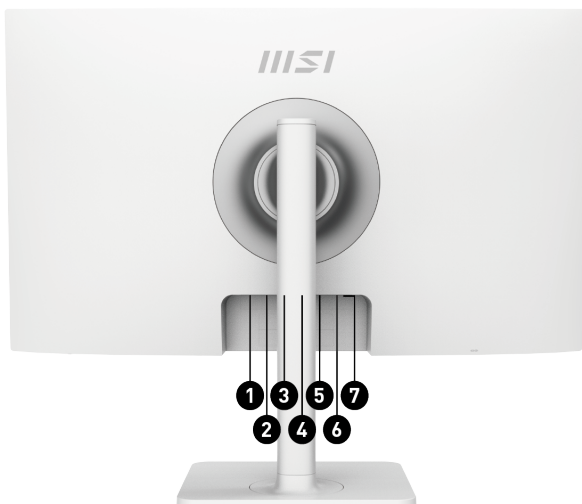

1. 1x DC Jack
2. 1x Type C (DP Alternate)
3. 1x DisplayPort (1.2a)
4. 1x HDMI™ (2.0b)
5. 1x Headphone-out
6. 1x USB 2.0 Type B
7. 2x USB 2.0 Type A