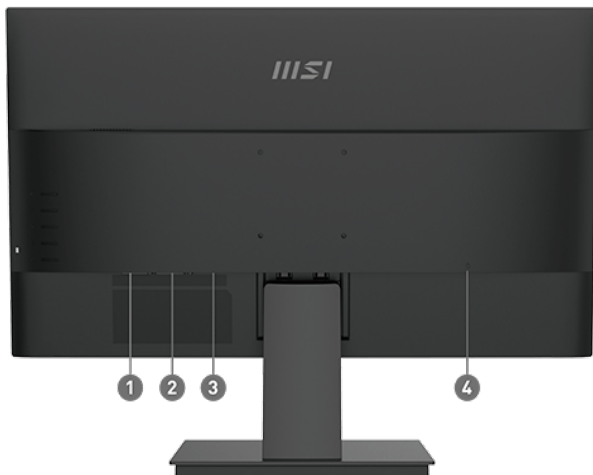

1. 1x HDMI™ (1.4)
2. 1x D-Sub(VGA)
3. 1x DC Jack
4. 1x Kensington Lock