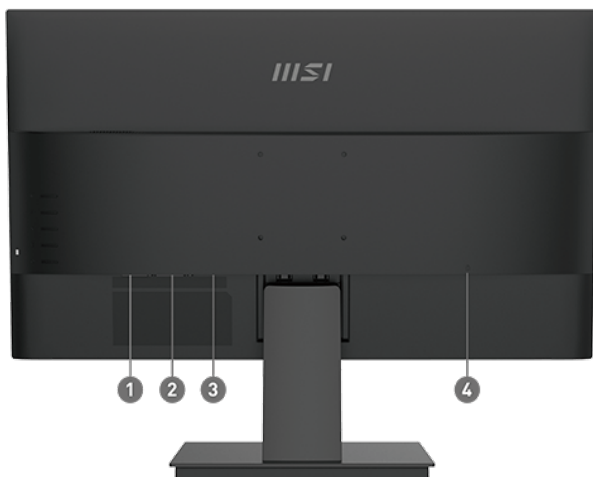

### PATH TO THE FUTURE

The Most Efficient & Professional Monitor The MSI PRO MP273 Full HD LED monitor, with HDMI & VGA interfaces, is optimized for the finest image and color quality with a IPS grade panel. It is designed for your programming, coding & website design workspace. It not only makes every line & detail clear for your projects but also let you enjoy the smoothest streaming & on-line video experience.

### SELLING POINTS

- Perfect 27" screen size for the programming, coding & website design workspace
- TÜV certified display protects your eyesight and keeps your eyes healthy
- Anti-Flicker and Less Blue Light technologies prevent your eyes from strain & fatigue
- Ergonomic software, Display Kit, provides the most convenient tool, the proper color & display mode to you while working with it everyday
- Enjoy the smoothest streaming & online video to experience a breathtaking screen clarity that comes with IPS grade panel
- 75 Hz refresh rate provides a better viewing experience
- Keep the flexibility for your different devices with multiple input sources: DisplayPort & HDMI™ ports
- Standard VESA mountable design
- Always allow you to join an online conference call with built-in speakers