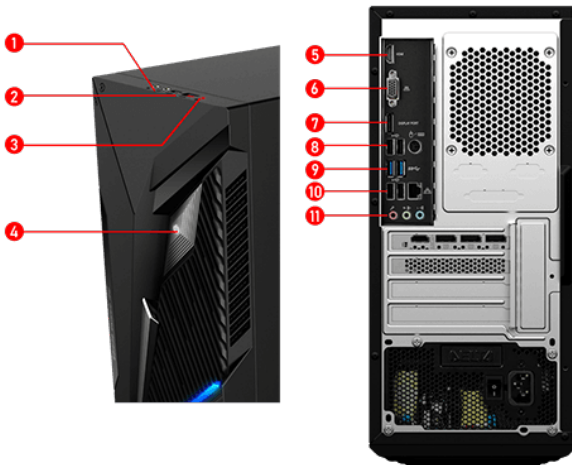

PATH TO THE FUTURE

The MSI Infinite gaming PC is built for gamers with a never-ending desire to GAME. Housing world's best gaming hardware and featuring many tools to truly play the way you want, the Infinite PC is there to outlast you in countless hours of gaming. Challenge your own limits!

Picture and logos

SELLING POINTS

- Windows 11 Pro
- Up to 13th Gen Intel® Core™ i7-13700 processor with DDR5 memory
- Up to MSI GeForce® RTX 4070 graphic cards - Get next-level AI performance on GeForce RTX
- M.2 SSD - Up to 3300MB/s transmission speed, load your games in seconds
- Easy to upgrade - designed to upgrade your components with an ease.
- Best air flow design to keep them at peak performance
- See-through side panel, choose your personal style
- Mystic Light RGB LED design to customize your Gaming PC
- USB Type C with reversible design

1. 1xHeadphones/1xMicrophone
2. 1xUSB 3.2 Gen 1 Type C/1xUSB 3.2 Gen 1 Type A
3. HDD LED
4. Power button
5. 1x HDMI™ out
6. 1x VGA (D-sub)
7. 1x Display Port out
8. 2 x USB 2.0 Type A/ 1x PS/2 Combo port
9. USB 3.2 Gen 1 Type A
10. 2x USB 2.0 Type A/1x RJ45 (1G LAN)
11. 3x Audio jacks