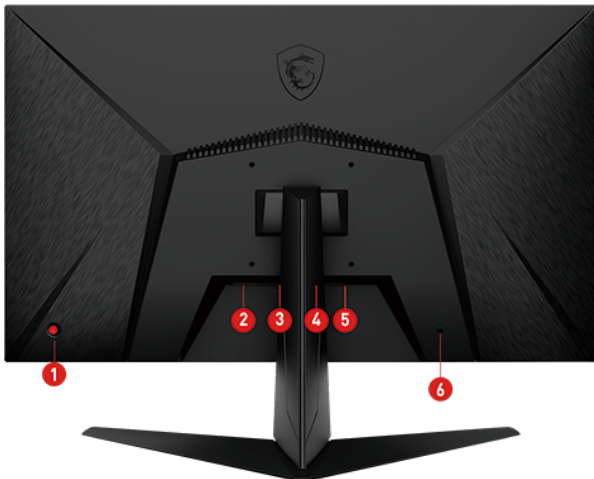

## SELLING POINTS

- Ultra Rapid IPS - Equipped with an Oxide panel to provide better picture quality with fast response time.
- 180Hz Refresh Rate - Respond faster with smoother frames.
- 1ms GTG Response Time - Eliminate screen tearing and choppy frame rates.
- Wide Color Gamut - Game colors and details will look more realistic and refined.
- Adaptive-sync - Prevent screen tearing or stuttering, producing ultra-smooth lag-free gameplay.
- Night Vision - Smart black tuner to brighten your day by bringing out the fine details in dark areas.
- Frameless design - Enjoy the ultimate gaming experience with super narrow bezels.
- Anti-Flicker and Less Blue Light - Game even longer and prevent eye strain and fatigue.
- 178° Wide Viewing Angle - Colors and details will stay sharp at more angles with a 178° wide viewing angle.