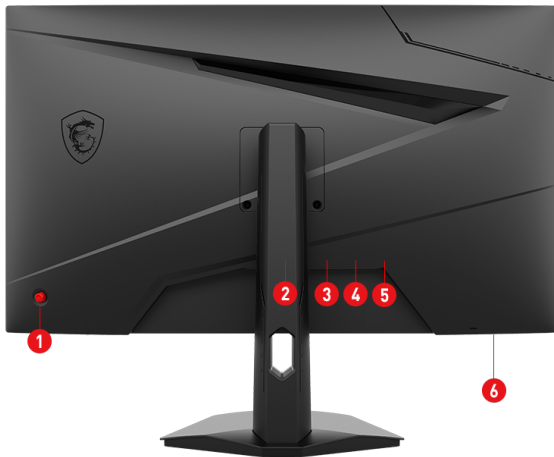

Picture and logos

SELLING POINTS

- Rapid IPS Panel - Provides 1ms GTG fast response time, optimizes screen colors and brightness..
- 180Hz Refresh Rate - Respond faster with smoother frames.
- 1ms Response Time - Eliminate screen tearing and choppy frame rates
- Night Vision - Smart black tuner to brighten your day by bringing out the fine details in dark areas.
- Wide Color Gamut - Game colors and details will look more realistic and refined.
- Frameless Design - Enjoy the ultimate gaming experience with super narrow bezels.
- Anti-Flicker and Less Blue Light - Game even longer and prevent eye strain and fatigue.
- 178° Wide Viewing Angle - Colors and details will stay sharp at more angles with a 178° wide viewing angle.