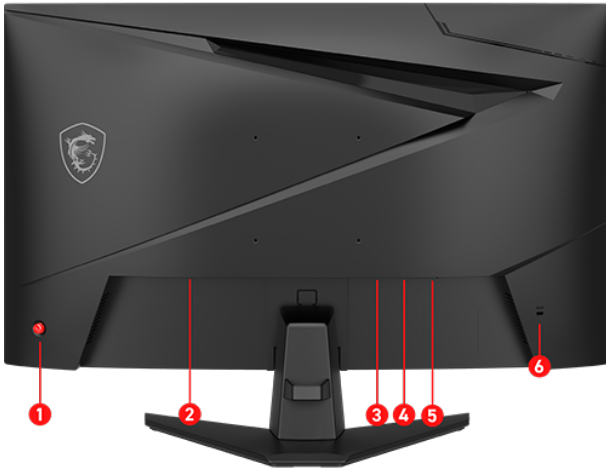

1. 5-Way Navigator
2. 2x HDMI™ 2.0b (WQHD@144Hz)
3. DisplayPort 1.4a (HBR3)
4. Headphone-out
5. AC-in
6. Kensington Lock

SPECIFICATION

Model	SKU Number	9S6-3CE91H-009
	Entity MKT Name	MAG 275CQF E18
	Part No	9S6-3CE91H-009
	Color	ID1/Black-Black
Display	Screen Size	27" (68.58 cm)
	Active Display Area (mm)	596.736(H) x 335.664(V)
	Curvature	Curve 1500R
	Panel Type	Rapid VA
	Resolution	2560x1440 (WQHD)
	Pixel pitch (mm)	0.2331(H)x0.2331(V)
	Aspect Ratio	16:9
	Dynamic Refresh Rate technology	FreeSync
	Dynamic Refresh Rate Activated Range	48~180Hz
	HDR (High dynamic range)	HDR Ready
	SDR Brightness (nits)	250
	Contrast Ratio	5000:1
	DCR (Dynamic Contrast Ratio)	100000000:1
	Signal Frequency	73.86~251.74 KHz(H) / 48~180 Hz(V)
	Refresh Rate	180Hz
	Response Time (MPRT)	1ms(MPRT)
	Response Time (GTG)	0.5ms (Min.)
	View Angles	178°(H)/178°(V)
	NTSC (CIE1976 area percentage/overlap)	119%/85%
	NTSC (CIE1931 area percentage/overlap)	93%/82%
	sRGB (CIE1976 area percentage/overlap)	136%/99%
	sRGB (CIE1931 area percentage/overlap)	130%/99%
	Adobe RGB (CIE1976 area percentage/overlap)	117%/90%
	Adobe RGB (CIE1931 area percentage/overlap)	97%/86%
	DCI-P3 (CIE1976 area percentage/overlap)	109%/94%
	DCI-P3 (CIE1931 area percentage/overlap)	96%/92%
	Rec.709 (CIE1976 area percentage/overlap)	136%/99%
	Rec.709 (CIE1931 area percentage/overlap)	130%/99%
	Rec.2020 (CIE1976 area percentage/overlap)	79%/77%
	Rec.2020 (CIE1931 area percentage/overlap)	69%/68%
	Surface Treatment	Anti-glare
	Display Colors	1.07B
Color bit	10 bits (8 bits + FRC)	
I/O Ports	Headphone-out	1
	Lock type	Kensington Lock
	HDMI	2
	HDMI version	2.0b
	HDMI HDCP version	2.3
	DisplayPort	1
	DisplayPort version	1.4a
	DisplayPort HDCP version	2.3
Warranty	Warranty	36M
Power	Power Type	Internal Power Board
	Power Input	100~240V, 50/60Hz
	On-mode Power Consumption (KWh/1000h)	26
	Annual Energy Consumption (KWh)	26
	Standby-mode Power Consumption (W)	0.5
	Off-mode Power Consumption (W)	0.3
	Energy Efficiency Rating	F
Power Cord Type	C13	