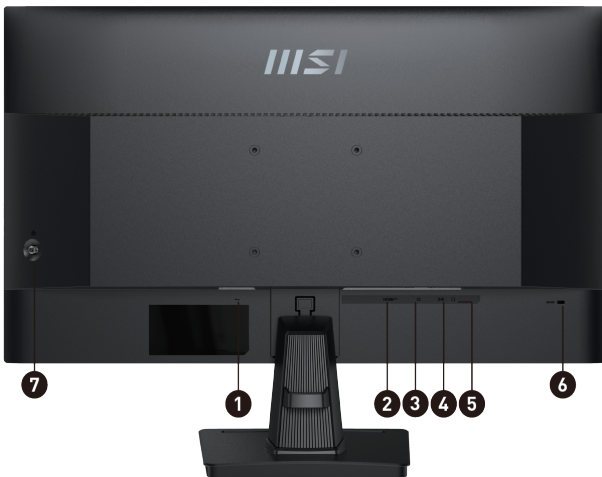

1. 1x DC-in
2. 1x HDMI (1.4b)
3. 1x D-Sub (VGA)
4. 1x Line-in
5. 1x Headphone-out
6. 1x Kensington Lock
7. 1x 5-way navigator

SPECIFICATION

I/O Ports (Rear)	Card Reader	N/A
Power	Power Type	Power Cable
Design	Adjustment (Tilt)	-5° ~ 20°
	VESA Mounting	100x100mm
	Frameless Design	Yes
Dimension & Weight	Inside Carton Dimension (WxDxH) (inch)	N/A
	Weight (Net kg)	3.84
	Weight (Gross kg)	5.17
Product Dimension with Stand (WxDxH)	Product Dimension with Stand (WxDxH) (mm)	612.1 x 207.2 x 456.8
	Product Dimension with Stand (WxDxH) (inch)	24.1 x 8.16 x 17.98
Weight	Weight Without Stand (kg)	3.41
Outer Carton Dimension (WxDxH)	Outer Carton Dimension (WxDxH) (inch)	N/A
Warranty	Warranty	36M
In The Box	3.5mm Mic Cable	0
	Switch Case	0
	Portable Screen Protection Case	0
	Monitor Hood	0
	Speaker (Accessories)	0
	DisplayPort Cable	0
	HDMI Cable	1
	DVI Cable	0
	USB Type A to Type B Cable	0
	USB Type C to Type A Cable	0
	USB Type C to Type C Cable	0
	Thunderbolt Cable	0
	VGA Cable	0
	3.5mm audio Cable	0
	3.5mm combo audio Cable	0
	Mouse Bungee Unit	0
	VESA Screw	0
	Power Cord	1
	AC Adaptor	0
	Warranty Card	0
Quick Guide	1	
Barcode Info	EAN	4711377128728
Display	Screen Size	27" (69 cm)
	Active Display Area (mm)	598(H) x 336(V)
	Curvature	Flat
	Panel Type	IPS
	Resolution	1920x1080 (FHD)
	Pixel pitch (mm)	0.311(H)x0.311(V)
	HDR (High dynamic range)	N/A
	Refresh Rate	100HZ
	Response Time (MPRT)	1ms(MPRT)
	Response Time (GTG)	4ms
	View Angles	178°(H)/178°(V)
	sRGB (CIE1976 area percentage/overlap)	93%/88%
	sRGB (CIE1931 area percentage/overlap)	99%/92%
	Adobe RGB (CIE1976 area percentage/overlap)	79%/77%
	Adobe RGB (CIE1931 area percentage/overlap)	74%/71%
	DCI-P3 (CIE1976 area percentage/overlap)	74%/73%
	DCI-P3 (CIE1931 area percentage/overlap)	74%/74%
	Rec.709 (CIE1976 area percentage/overlap)	93%/88%
	Rec.709 (CIE1931 area percentage/overlap)	99%/92%
	Rec.2020 (CIE1976 area percentage/overlap)	53%/53%
Rec.2020 (CIE1931 area percentage/overlap)	52%/52%	
Display Colors	16.7M	
Color bit	8 bits (6 bits + FRC)	
Dimension & Weight (box)	Inside Carton Dimension (WxDxH) (cm)	N/A
	Outer Carton Dimension (WxDxH) (cm)	N/A