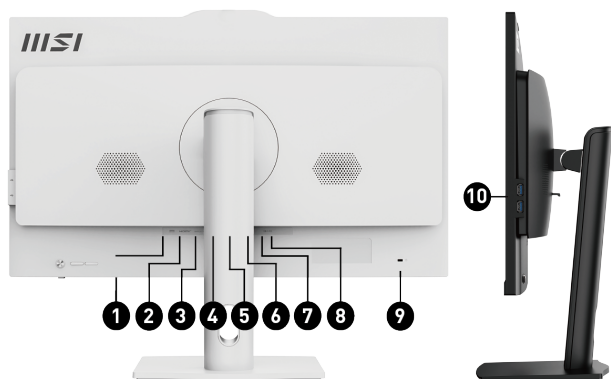

1. 1 x DC Jack
2. 1 x HDMI™ out (2.1)
3. 1 x DisplayPort out (1.4)
4. 1 x RJ-45 LAN
5. 1 x USB 3.2 Gen 2 Type C / 1 x USB 3.2 Gen 2 Type A
6. 2 x USB 2.0 Type A
7. 1 x Mic-in
8. 1 x Line-out
9. 1 x Kensington Lock
10. 2 x USB 3.2 Gen 1 Type A

I/O Ports (Rear)	USB 2.0 Type A (R)	2
	RJ45	1
	HDMI out	1x (v2.1)
	DP out	1x (v1.4)
	Line-out (R)	1
	Lock type	Kensington
	USB 3.2 Gen 2 (10G) Type C (R)	1
	USB 3.2 Gen 2 (10G) Type A (R)	1
	USB 3.2 Gen 1 (5G) Type A (R)	2
	Mic-in (R)	1
Warranty	Warranty	36months
Dimension&Weight	Product Dimension with Holder (WxDxH) (mm)	N/A
	Product Dimension with Holder (WxDxH) (inch)	N/A
	Product Dimension with Stand (WxDxH) (mm)	613.49 x 268.00 x 457.66
	Product Dimension with Stand (WxDxH) (inch)	24.15 x 10.55 x 18.02
	Weight (Net kg)	7
	Weight (Net lbs)	15.43
	Weight (Gross kg)	11.78
	Weight (Gross lbs)	25.97
	Inside Carton Dimension with Holder (WxDxH) (mm)	N/A
	Inside Carton Dimension with Holder (WxDxH) (inch)	N/A
STAND	Inside Carton Dimension with Stand (WxDxH) (mm)	696 x 218 x 490
	Inside Carton Dimension with Stand (WxDxH) (inch)	27.4 x 8.58 x 19.29
Power	Adjustment (Tilt)	-4°~20°(+/-2°)
	Adjustment (Height)	0~130mm
VESA	AC Adapter Output	120W
Mechanical and Environmental	VESA size	75 x 75 mm
	Regulatory Compliance	FCC(Class B), CB/CE, UL(CUL), BSMI, VCCI, RCM(C-Tick)
Accessories	AC Adaptor	1
	Power Cord	1
	Warranty Card	N/A
	Quick Guide	2
	User Manual	N/A
	VESA Mount kit	N/A
	Keyboard	N/A
	Keyboard Interface	N/A
	Mouse	N/A
Mouse Interface	N/A	
Barcode Info	EAN	4711377351348