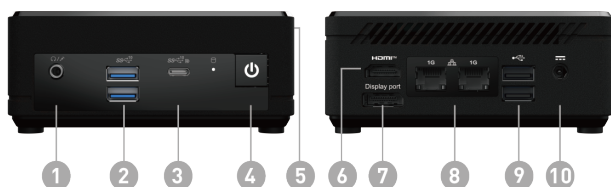

1. 1x Mic-in/ Headphone-out combo
2. 2x USB 3.2 Gen 2 Type A
3. 1x USB 3.2 Gen 2 Type C (DP Alternate)
4. 1x Power Button
5. 1x Kensington Lock
6. 1x HDMI™ (2.1)
7. 1x DP-out (1.4)
8. 2x RJ45 (LAN)
9. 2x USB 2.0 Type A
10. DC Jack

**SPECIFICATION**

Operating Systems	Operating Systems	Windows 11 Pro
Model	Part No	9S6-B0A921-261
	MKT Name	Cubi N ADL S
	MKT Spec	Cubi N ADL S-078EU
	Color	ID1/Black-Black-Black
Chipset	Chipsets	Soc
Memory	Memory Size	4GB(4GB*1)
	Memory Type	DDR4 SDRAM
	Memory Speed	1600(3200)MHz
	Module Type	SO-DIMM
	Memory Slot(Total)	1
	Memory Slot(Free)	0
	Max Capacity	Max 16GB
Processor	CPU Number	Intel Processor N100
	CPU Clock	0.8GHz
	CPU Cores	4
	TDP	6W
	Max Turbo Frequency	up to 3.40 GHz
	Cache	6 MB
	Threads	4
Graphics	GPU1 Vendor	N/A
	GPU1 MKT Name	N/A
	GPU1 Number	N/A
	GPU1 VRAM Size	N/A
Audio	Audio Chipset	Realtek ALC256
	Audio Type	2.1 Channel HD Audio
Storage	SSD Interface	PCIe GEN3x4
	SSD Form Factor	M.2-2280 M-KEY
	SSD Config	128GB*1
	SSD Size	128GB
	HDD1 Interface	N/A
	HDD1 Form Factor	N/A
	HDD1 Size	N/A
	HDD1 RPM	N/A
	ODD(Type)	N/A
	ODD Height	N/A
	ODD Type	N/A
	M.2 slots(Total)	1
	M.2 slots(Free)	0
2.5" Drive Bays (Free)	0	
3.5" Drive Bays(Free)	0	
Communications	LAN	2x Realtek RTL8111H
	WLAN Version	Wi-Fi 5+BT
	BT Version	5
I/O Ports (Side)	Mic-in/Headphone-out combo	1
	USB 3.2 Gen 2 (10G) Type C	1x USB 3.2 Gen 2 Type C (DisplayPort Alternate)
	USB 3.2 Gen 2 (10G) Type A	2
I/O Ports (Rear)	USB 2.0 Type A (R)	2
	RJ45	2
	HDMI out	1x (v2.1)
	DP out	1x (v1.4)
	Lock type	Kensington Lock
Warranty	Warranty	N/A