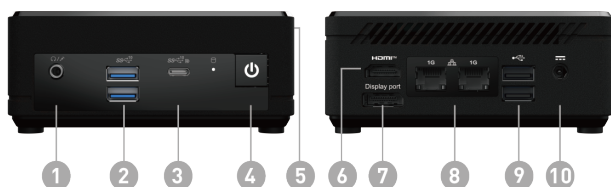

1. 1x Mic-in/ Headphone-out combo
2. 2x USB 3.2 Gen 2 Type A
3. 1x USB 3.2 Gen 2 Type C (DP Alternate)
4. 1x Power Button
5. 1x Kensington Lock
6. 1x HDMI™ (2.1)
7. 1x DP-out (1.4)
8. 2x RJ45 (LAN)
9. 2x USB 2.0 Type A
10. DC Jack

Cubi N ADL

CUBI N ADL S-080DE

SPECIFICATION

Operating Systems	Operating Systems	Windows 11 Pro
Model	Part No	9S6-B0A921-213
	MKT Name	Cubi N ADL S
	MKT Spec	Cubi N ADL S-080DE
	Color	ID1/Black-Black-Black
	SKU Number	00B0A921-080
Chipset	Chipsets	Soc
Memory	Memory Size	4GB(4GB*1)
	Memory Type	DDR4 SDRAM
	Memory Speed	1600(3200)MHz
	Module Type	SO-DIMM
	Memory Slot(Total)	1
	Memory Slot(Free)	0
Processor	Max Capacity	Max 16GB
	CPU Number	Intel Processor N200
	CPU Clock	1GHz
	CPU Cores	4
	TDP	6W
	Max Turbo Frequency	up to 3.70 GHz
	Cache	6 MB
Graphics	Threads	4
	GPU1 Vendor	N/A
	GPU1 MKT Name	N/A
	GPU1 Number	N/A
Audio	GPU1 VRAM Size	N/A
	Audio Chipset	Realtek ALC256
Storage	Audio Type	2.1 Channel HD Audio
	SSD Interface	PCIe GEN3x4
	SSD Form Factor	M.2-2280 M-KEY
	SSD Config	128GB*1
	SSD Size	128GB
	HDD1 Interface	N/A
	HDD1 Form Factor	N/A
	HDD1 Size	N/A
	HDD1 RPM	N/A
	ODD(Type)	N/A
	ODD Height	N/A
	ODD Type	N/A
	mSATA slots(Free)	0
	M.2 slots(Total)	1
M.2 slots(Free)	0	
2.5" Drive Bays (Free)	0	
3.5" Drive Bays(Free)	0	
Communications	LAN	2x Realtek RTL8111H
	WLAN Version	802.11ac 1x1+BT
	BT Version	5
I/O Ports (Side)	USB 3.2 Gen 2 Type C	1x USB 3.2 Gen 2 Type C (DisplayPort Alternate)
	USB 3.2 Gen 2 Type A	2
	Mic-in/Headphone-out combo	1
	USB 3.2 Gen 2 (10G) Type C	1x USB 3.2 Gen 2 Type C (DisplayPort Alternate)
	USB 3.2 Gen 2 (10G) Type A	2
I/O Ports (Rear)	USB 2.0 Type A (R)	2
	RJ45	2
	HDMI out	1x (v2.1)
	DP out	1x (v1.4)
Warranty	Warranty	24months