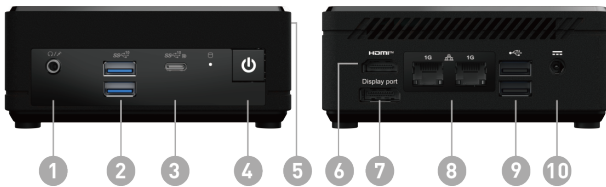

1. 1x Mic-in/ Headphone-out combo
2. 2x USB 3.2 Gen 2 Type A
3. 1x USB 3.2 Gen 2 Type C (DP Alternate)
4. 1x Power Button
5. 1x Kensington Lock
6. 1x HDMI™ (2.1)
7. 1x DP-out (1.4)
8. 2x RJ45 (LAN)
9. 2x USB 2.0 Type A
10. DC Jack

SPECIFICATION

Operating Systems	Operating Systems	Windows 11 Pro
Model	Part No	9S6-B0A921-259
	MKT Name	Cubi N ADL S
	MKT Spec	Cubi N ADL S-098EU
	Color	ID1/Black-Black-Black
Chipset	Chipsets	Soc
Memory	Memory Size	4GB(4GB*1)
	Memory Type	DDR4 SDRAM
	Memory Speed	1600(3200)MHz
	Module Type	SO-DIMM
	Memory Slot(Total)	1
	Memory Slot(Free)	0
	Max Capacity	Max 16GB
Processor	CPU Number	Intel Processor N200
	CPU Clock	1GHz
	CPU Cores	4
	TDP	6W
	Max Turbo Frequency	up to 3.70 GHz
	Cache	6 MB
	Threads	4
Graphics	GPU1 Vendor	N/A
	GPU1 MKT Name	N/A
	GPU1 Number	N/A
	GPU1 VRAM Size	N/A
Audio	Audio Chipset	Realtek ALC256
	Audio Type	2.1 Channel HD Audio
Storage	SSD Interface	PCIe GEN3x4
	SSD Form Factor	M.2-2280 M-KEY
	SSD Config	128GB*1
	SSD Size	128GB
	HDD1 Interface	N/A
	HDD1 Form Factor	N/A
	HDD1 Size	N/A
	HDD1 RPM	N/A
	ODD(Type)	N/A
	ODD Height	N/A
	ODD Type	N/A
	M.2 slots(Total)	1
	M.2 slots(Free)	0
2.5" Drive Bays (Free)	0	
3.5" Drive Bays(Free)	0	
Communications	LAN	2x Realtek RTL8111H
	WLAN Version	Wi-Fi 5+BT
	BT Version	5
I/O Ports (Side)	Mic-in/Headphone-out combo	1
	USB 3.2 Gen 2 (10G) Type C	1x USB 3.2 Gen 2 Type C (DisplayPort Alternate)
	USB 3.2 Gen 2 (10G) Type A	2
I/O Ports (Rear)	USB 2.0 Type A (R)	2
	RJ45	2
	HDMI out	1x (v2.1)
	DP out	1x (v1.4)
	Lock type	Kensington Lock
Warranty	Warranty	36months