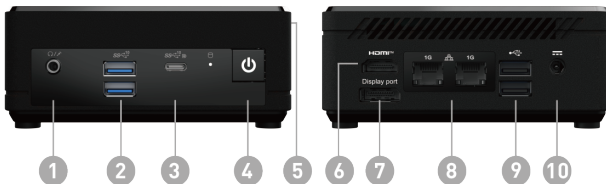

1. 1x Mic-in/ Headphone-out combo
2. 2x USB 3.2 Gen 2 Type A
3. 1x USB 3.2 Gen 2 Type C (DP Alternate)
4. 1x Power Button
5. 1x Kensington Lock
6. 1x HDMI™ (2.1)
7. 1x DP-out (1.4)
8. 2x RJ45 (LAN)
9. 2x USB 2.0 Type A
10. DC Jack

**SPECIFICATION**

Operating Systems	Operating Systems	N/A
Model	Part No	936-B0A921-225
	MKT Name	Cubi N ADL S
	MKT Spec	Cubi N ADL S-225BEU
	Color	ID1/Black-Black-Black
	SKU Number	936-B0A921-225
Chipset	Chipsets	Soc
Memory	Memory Size	N/A
	Memory Type	N/A
	Memory Speed	N/A
	Module Type	SO-DIMM
	Memory Slot(Total)	1
	Memory Slot(Free)	1
	Max Capacity	Max 16GB
Processor	CPU Number	Intel Processor N100
	CPU Clock	0.8GHz
	CPU Cores	4
	TDP	6W
	Max Turbo Frequency	up to 3.40 GHz
	Cache	6 MB
	Threads	4
Graphics	GPU1 Vendor	N/A
	GPU1 MKT Name	N/A
	GPU1 Number	N/A
	GPU1 VRAM Size	N/A
Audio	Audio Chipset	Realtek ALC256
	Audio Type	2.1 Channel HD Audio
Storage	SSD Interface	N/A
	SSD Form Factor	N/A
	SSD Config	N/A
	SSD Size	N/A
	HDD1 Interface	N/A
	HDD1 Form Factor	N/A
	HDD1 Size	N/A
	HDD1 RPM	N/A
	ODD(Type)	N/A
	ODD Height	N/A
	ODD Type	N/A
	M.2 slots(Total)	1
	M.2 slots(Free)	1
	2.5" Drive Bays (Free)	0
3.5" Drive Bays(Free)	0	
Communications	LAN	2x Realtek RTL8111H
	WLAN Version	802.11ac 1x1+BT
	BT Version	5
I/O Ports (Side)	Mic-in/Headphone-out combo	1
	USB 3.2 Gen 2 (10G) Type C	1x USB 3.2 Gen 2 Type C (DisplayPort Alternate)
	USB 3.2 Gen 2 (10G) Type A	2
I/O Ports (Rear)	USB 2.0 Type A (R)	2
	RJ45	2
	HDMI out	1x (v2.1)
	DP out	1x (v1.4)
	Lock type	Kensington Lock
Warranty	Warranty	36months