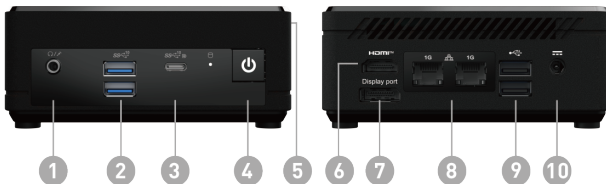

1. 1x Mic-in/ Headphone-out combo
2. 2x USB 3.2 Gen 2 Type A
3. 1x USB 3.2 Gen 2 Type C (DP Alternate)
4. 1x Power Button
5. 1x Kensington Lock
6. 1x HDMI™ (2.1)
7. 1x DP-out (1.4)
8. 2x RJ45 (LAN)
9. 2x USB 2.0 Type A
10. DC Jack

SPECIFICATION

Operating Systems	Operating Systems	N/A
Model	Part No	936-B0A921-226
	MKT Name	Cubi N ADL S
	MKT Spec	Cubi N ADL S-226BEU
	Color	ID1/Black-Black-Black
	SKU Number	936-B0A921-226
Chipset	Chipsets	Soc
Memory	Memory Size	N/A
	Memory Type	N/A
	Memory Speed	N/A
	Module Type	SO-DIMM
	Memory Slot(Total)	1
	Memory Slot(Free)	1
	Max Capacity	Max 16GB
Processor	CPU Number	Intel Processor N200
	CPU Clock	1GHz
	CPU Cores	4
	TDP	6W
	Max Turbo Frequency	up to 3.70 GHz
	Cache	6 MB
	Threads	4
Graphics	GPU1 Vendor	N/A
	GPU1 MKT Name	N/A
	GPU1 Number	N/A
	GPU1 VRAM Size	N/A
Audio	Audio Chipset	Realtek ALC256
	Audio Type	2.1 Channel HD Audio
Storage	SSD Interface	N/A
	SSD Form Factor	N/A
	SSD Config	N/A
	SSD Size	N/A
	HDD1 Interface	N/A
	HDD1 Form Factor	N/A
	HDD1 Size	N/A
	HDD1 RPM	N/A
	ODD(Type)	N/A
	ODD Height	N/A
	ODD Type	N/A
	M.2 slots(Total)	1
	M.2 slots(Free)	1
	2.5" Drive Bays (Free)	0
3.5" Drive Bays(Free)	0	
Communications	LAN	2x Realtek RTL8111H
	WLAN Version	802.11ac 1x1+BT
	BT Version	5
I/O Ports (Side)	Mic-in/Headphone-out combo	1
	USB 3.2 Gen 2 (10G) Type C	1x USB 3.2 Gen 2 Type C (DisplayPort Alternate)
	USB 3.2 Gen 2 (10G) Type A	2
I/O Ports (Rear)	USB 2.0 Type A (R)	2
	RJ45	2
	HDMI out	1x (v2.1)
	DP out	1x (v1.4)
	Lock type	Kensington Lock
Warranty	Warranty	36months