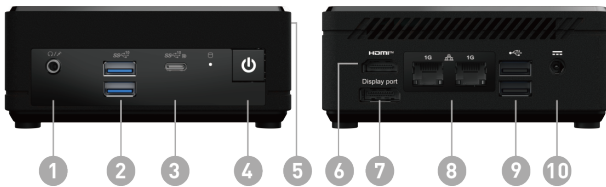

1. 1x Mic-in/ Headphone-out combo
2. 2x USB 3.2 Gen 2 Type A
3. 1x USB 3.2 Gen 2 Type C (DP Alternate)
4. 1x Power Button
5. 1x Kensington Lock
6. 1x HDMI™ (2.1)
7. 1x DP-out (1.4)
8. 2x RJ45 (LAN)
9. 2x USB 2.0 Type A
10. DC Jack

Cubi N ADL

CUBI N ADL-001BEU

SPECIFICATION

Operating Systems	Operating Systems	N/A
Model	Part No	936-B0A911-069
	MKT Name	Cubi N ADL
	MKT Spec	Cubi N ADL-001BEU
	Color	ID1/Black-Black-Black
Chipset	Chipsets	Soc
Memory	Memory Size	N/A
	Memory Type	N/A
	Memory Speed	N/A
	Module Type	SO-DIMM
	Memory Slot(Total)	1
	Memory Slot(Free)	1
	Max Capacity	Max 16GB
Processor	CPU Number	Intel Processor N200
	CPU Clock	1GHz
	CPU Cores	4
	TDP	6W
	Max Turbo Frequency	up to 3.70 GHz
	Cache	6 MB
	Threads	4
Graphics	GPU1 Vendor	N/A
	GPU1 MKT Name	N/A
	GPU1 Number	N/A
	GPU1 VRAM Size	N/A
Audio	Audio Chipset	Realtek ALC256
	Audio Type	2.1 Channel HD Audio
Storage	SSD Interface	N/A
	SSD Form Factor	N/A
	SSD Config	N/A
	SSD Size	N/A
	HDD1 Interface	N/A
	HDD1 Form Factor	N/A
	HDD1 Size	N/A
	HDD1 RPM	N/A
	ODD(Type)	N/A
	ODD Height	N/A
	ODD Type	N/A
	mSATA slots(Free)	0
	M.2 slots(Total)	1
	M.2 slots(Free)	1
	2.5" Drive Bays(Total)	1
2.5" Drive Bays (Free)	1	
3.5" Drive Bays(Free)	0	
Communications	LAN	2x Realtek RTL8111H
	WLAN Version	802.11ac 1x1+BT
	BT Version	5
I/O Ports (Side)	USB 3.2 Gen 2 Type C	1x USB 3.2 Gen 2 Type C (DisplayPort Alternate)
	USB 3.2 Gen 2 Type A	2
	Mic-in/Headphone-out combo	1
	USB 3.2 Gen 2 (10G) Type C	1x USB 3.2 Gen 2 Type C (DisplayPort Alternate)
	USB 3.2 Gen 2 (10G) Type A	2
I/O Ports (Rear)	USB 2.0 Type A (R)	2
	RJ45	2
	HDMI out	1x (v2.1)
	DP out	1x (v1.4)
Warranty	Warranty	24months