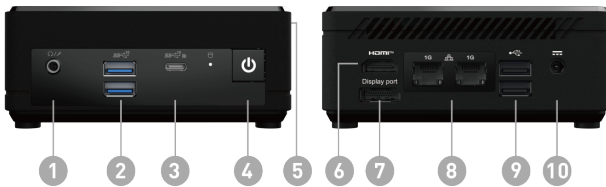

1. 1x Mic-in/ Headphone-out combo
2. 2x USB 3.2 Gen 2 Type A
3. 1x USB 3.2 Gen 2 Type C (DP Alternate)
4. 1x Power Button
5. 1x Kensington Lock
6. 1x HDMI™ (2.1)
7. 1x DP-out (1.4)
8. 2x RJ45 (LAN)
9. 2x USB 2.0 Type A
10. DC Jack

SPECIFICATION

Operating Systems	Operating Systems	N/A
Model	Part No	936-B0A911-002
	MKT Name	Cubi N ADL
	MKT Spec	Cubi N ADL-002BEU
	Color	ID1/Black-Black-Black
Chipset	Chipsets	Soc
Memory	Memory Size	N/A
	Memory Type	N/A
	Memory Speed	N/A
	Module Type	SO-DIMM
	Memory Slot(Total)	1
	Memory Slot(Free)	1
	Max Capacity	Max 16GB
Processor	CPU Number	Intel Processor N100
	CPU Clock	0.8GHz
	CPU Cores	4
	TDP	6W
	Max Turbo Frequency	up to 3.40 GHz
	Cache	6 MB
	Threads	4
Graphics	GPU1 Vendor	N/A
	GPU1 MKT Name	N/A
	GPU1 Number	N/A
	GPU1 VRAM Size	N/A
Audio	Audio Chipset	Realtek ALC256
	Audio Type	2.1 Channel HD Audio
Storage	SSD Interface	N/A
	SSD Form Factor	N/A
	SSD Config	N/A
	SSD Size	N/A
	HDD1 Interface	N/A
	HDD1 Form Factor	N/A
	HDD1 Size	N/A
	HDD1 RPM	N/A
	ODD(Type)	N/A
	ODD Height	N/A
	ODD Type	N/A
	mSATA slots(Free)	0
	M.2 slots(Total)	1
	M.2 slots(Free)	1
	2.5" Drive Bays(Total)	1
2.5" Drive Bays (Free)	1	
3.5" Drive Bays(Free)	0	
Communications	LAN	2x Realtek RTL8111H
	WLAN Version	802.11ac 1x1+BT
	BT Version	4.2
I/O Ports (Side)	USB 3.2 Gen 2 Type C	1x USB 3.2 Gen 2 Type C (DisplayPort Alternate)
	USB 3.2 Gen 2 Type A	2
	Mic-in/Headphone-out combo	1
	USB 3.2 Gen 2 (10G) Type C	1x USB 3.2 Gen 2 Type C (DisplayPort Alternate)
	USB 3.2 Gen 2 (10G) Type A	2
I/O Ports (Rear)	USB 2.0 Type A (R)	2
	RJ45	2
	HDMI out	1x (v2.1)
	DP out	1x (v1.4)
Warranty	Warranty	24months