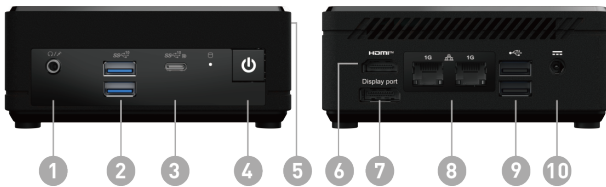

1. 1x Mic-in/ Headphone-out combo
2. 2x USB 3.2 Gen 2 Type A
3. 1x USB 3.2 Gen 2 Type C (DP Alternate)
4. 1x Power Button
5. 1x Kensington Lock
6. 1x HDMI™ (2.1)
7. 1x DP-out (1.4)
8. 2x RJ45 (LAN)
9. 2x USB 2.0 Type A
10. DC Jack

**SPECIFICATION**

Operating Systems	Operating Systems	N/A
Model	Part No	9S6-B0A911-072
	MKT Name	Cubi N ADL
	MKT Spec	Cubi N ADL-072XEU
	Color	ID1/Black-Black-Black
Chipset	Chipsets	Soc
Memory	Memory Size	4GB(4GB*1)
	Memory Type	DDR4 SDRAM
	Memory Speed	1600(3200)MHz
	Module Type	SO-DIMM
	Memory Slot(Total)	1
	Memory Slot(Free)	0
	Max Capacity	Max 16GB
Processor	CPU Number	Intel Processor N200
	CPU Clock	1GHz
	CPU Cores	4
	TDP	6W
	Max Turbo Frequency	up to 3.70 GHz
	Cache	6 MB
	Threads	4
Graphics	GPU1 Vendor	N/A
	GPU1 MKT Name	N/A
	GPU1 Number	N/A
	GPU1 VRAM Size	N/A
Audio	Audio Chipset	Realtek ALC256
	Audio Type	2.1 Channel HD Audio
Storage	SSD Interface	PCIe GEN3x4
	SSD Form Factor	M.2-2280 M-KEY
	SSD Config	128GB*1
	SSD Size	128GB
	HDD1 Interface	N/A
	HDD1 Form Factor	N/A
	HDD1 Size	N/A
	HDD1 RPM	N/A
	ODD(Type)	N/A
	ODD Height	N/A
	ODD Type	N/A
	mSATA slots(Free)	0
	M.2 slots(Total)	1
	M.2 slots(Free)	0
Communications	LAN	2x Realtek RTL8111H
	WLAN Version	802.11ac 1x1+BT
	BT Version	5
I/O Ports (Side)	USB 3.2 Gen 2 Type C	1x USB 3.2 Gen 2 Type C (DisplayPort Alternate)
	USB 3.2 Gen 2 Type A	2
	Mic-in/Headphone-out combo	1
	USB 3.2 Gen 2 (10G) Type C	1x USB 3.2 Gen 2 Type C (DisplayPort Alternate)
	USB 3.2 Gen 2 (10G) Type A	2
I/O Ports (Rear)	USB 2.0 Type A (R)	2
	RJ45	2
	HDMI out	1x (v2.1)
	DP out	1x (v1.4)
Warranty	Warranty	24months