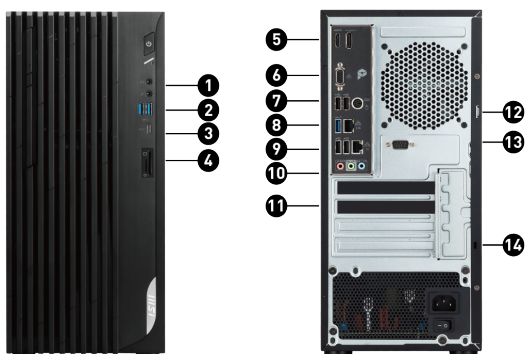

Be Your Window To The World

PRO DP180 series is designed for various scenarios including business, office, and learning. It features Intel Core i processor and memory up to dual channel 3200MHz 64GB and it supports 8K resolution to improve your productivity.

1. 1x Headphone-out / 1x Mic-in
2. 2x USB 3.2 Gen 1 Type A
3. 1x USB 3.2 Gen 2 Type C
4. 1x Card Reader (Support SD & Micro SD Card)
5. 1x HDMI™ out (2.1) / 1x DisplayPort (1.4)
6. 1x D-Sub (VGA)
7. 2x USB 2.0 Type A / 1x PS/2
8. 1x USB 3.2 Gen 1 Type A / 1x RJ45 LAN (2.5G LAN)
9. 2x USB 2.0 Type A / 1x RJ45 LAN (1G LAN)
10. 3x Audio Jack
11. 1x Padlock
12. 1x COM Port
13. 1x Kensington Lock