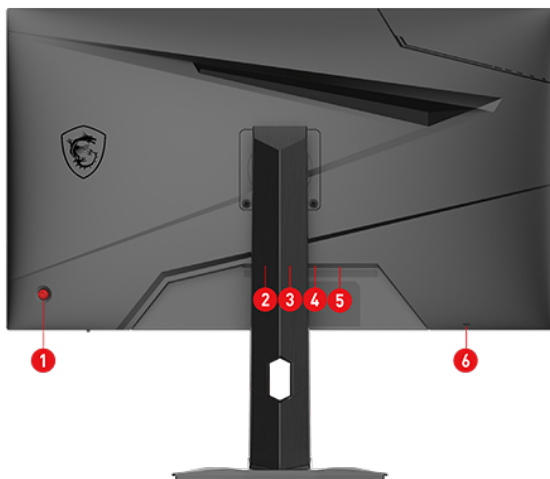

1. 5-way Joystick Navigator & Power Button
2. DC Jack
3. Headphone out
4. 2 x HDMI™ (2.0b)
5. Display (1.2a)
6. Kensington lock

**SPECIFICATION**

I/O Ports (Front)	Card Reader	N/A
I/O Ports	HDMI	2
	HDMI version	2.0
	HDMI HDCP version	2.3
	DisplayPort	1
	DisplayPort version	1.2a
	Headphone-out	1
Power	Power Type	External Adaptor 12V 3A
Design	Adjustment (Tilt)	-5° ~ 20°
	Adjustment (Swivel)	-45° ~ 45°
	Adjustment (Height)	0 ~ 130 mm
	Adjustment (Pivot)	-90° ~ 90°
	VESA Mounting	75x75mm
	Frameless Design	Yes
Dimension&Weight	Inside Carton Dimension (WxDxH) (inch)	N/A
	Weight (Net kg)	N/A
	Weight (Gross kg)	N/A
Product Dimension with Stand (WxDxH)	Product Dimension with Stand (WxDxH) (mm)	N/A
	Product Dimension with Stand (WxDxH) (inch)	N/A
Weight	Weight Without Stand (kg)	N/A
Outer Carton Dimension (WxDxH)	Outer Carton Dimension (WxDxH) (inch)	N/A
Warranty	Warranty	36M
Accessories	3.5mm Mic Cable	0
	Switch Case	0
	Portable Screen Protection Case	0
	Monitor Hood	0
	Speaker (Accessories)	0
	DisplayPort Cable	0
	HDMI Cable	1
	DVI Cable	0
	USB Type A to Type B Cable	0
	USB Type C to Type A Cable	0
	USB Type C to Type C Cable	0
	Thunderbolt Cable	0
	VGA Cable	0
	3.5mm audio Cable	0
	3.5mm combo audio Cable	0
	Mouse Bungee Unit	0
	VESA Screw	4
	Power Cord	1
	AC Adaptor	1
	Warranty Card	0
Quick Guide	1	
Barcode Info	EAN	4711377107914