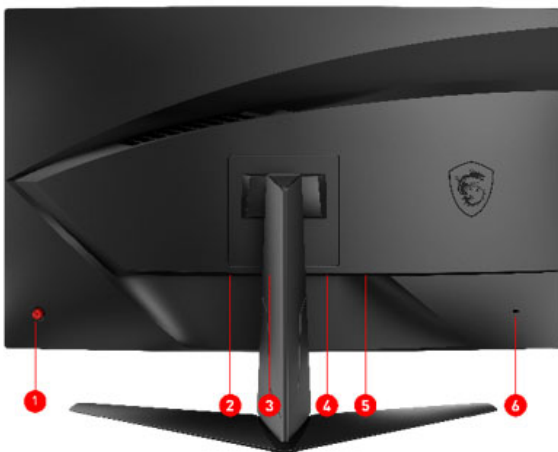

1. 5-way joystick navigator
2. 1x HDMI™ (1.4)
3. 1x HDMI™ (1.4)
4. 1x Display Port (1.2)
5. 1x Earphone out
6. 1x Kensington Lock

SPECIFICATION

I/O Ports	HDMI	2
	HDMI version	1.4b
	HDMI HDCP version	1.4
	DisplayPort	1
	DisplayPort version	1.2
	Headphone-out	1
	Speaker	N/A
Power	Power Type	External Adaptor 20V 2.25A
Design	Adjustment (Tilt)	-5° ~ 20°
	VESA Mounting	100x100mm
	Frameless Design	Yes
Dimension&Weight	Inside Carton Dimension (WxDxH) (mm)	696 x 168 x 473
	Inside Carton Dimension (WxDxH) (inch)	26.89 x 6.18 x 18.23
	Weight (Net kg)	4.53
	Weight (Gross kg)	6.7
Product Dimension with Stand (WxDxH)	Product Dimension with Stand (WxDxH) (mm)	611.5 x 219.6 x 445.9
	Product Dimension with Stand (WxDxH) (inch)	24.07 x 8.65 x 17.56
Weight	Weight Without Stand (kg)	N/A
Outer Carton Dimension (WxDxH)	Outer Carton Dimension (WxDxH) (mm)	711 x 183 x 497
	Outer Carton Dimension (WxDxH) (inch)	27.48 x 6.77 x 19.21
Input Device	WebCam	N/A
Warranty	Warranty	36M
Accessories	DisplayPort Cable	0
	HDMI Cable	1
	DVI Cable	0
	USB Type A to Type B Cable	0
	USB Type C to Type A Cable	0
	USB Type C to Type C Cable	0
	Thunderbolt Cable	0
	VGA Cable	0
	3.5mm audio Cable	0
	3.5mm combo audio Cable	0
	Mouse Bungee Unit	N/A
	VESA Screw	N/A
	Power Cord	1
	AC Adaptor	1
	Warranty Card	1
Quick Guide	1	
Barcode Info	EAN	4719072752156