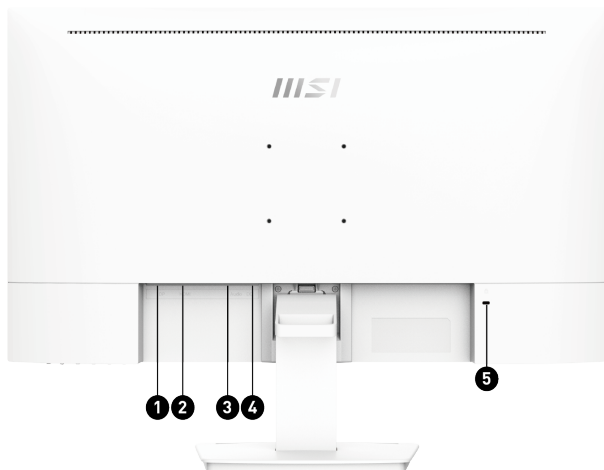

1. 1x DisplayPort (1.2a)
2. 1x HDMI™ (1.4)
3. 1x Headphone-out
4. 1x DC-in
5. 1x Kensington Lock