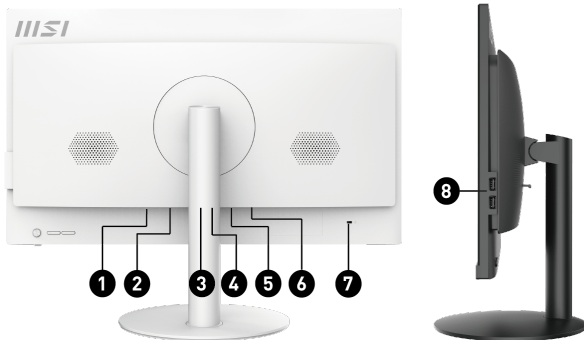

1. DC Jack
2. 1x HDMI™ out (2.0)
3. 1x COM порт
4. 4x USB 3.2 Gen 1 Type A
5. 1x RJ45
6. 1x Mic-in/ 1x Line-out
7. 1x слот замка Кенсингтона
8. 2x USB 2.0 Type A

SPECIFICATION

Operating Systems	Operating Systems	Windows 11 Pro
Model	MKT Name	PRO AP241 11M
	MKT Spec	PRO AP241 11M-275RU
	Color	ID1/Black-Black-Black
I/O Ports	Lock type	Kensington
Processor	CPU Number	Intel Core i5-11400
	CPU Clock	2.6GHz
	CPU Cores	6
	TDP	65W
	Cache	12 MB Intel® Smart Cache
	Threads	12
Chipset	Chipsets	H510
Memory	Memory Size	8GB(8GB*1)
	Memory Type	DDR4 SDRAM
	Memory Speed	1600(3200)MHz
	Module Type	SO-DIMM
	слотов памяти (Всего/Свободных)	2/1
	Max Capacity	Max 64GB
Storage	SSD Size	256GB
	HDD1 Size	N/A
	SSD Config	256GB*1
	SSD Interface	PCIe GEN3x4
	SSD Form Factor	M.2-2280 M-KEY
	M.2 slots (Total/Free)	1/0
	HDD1 RPM	N/A
	HDD1 Form Factor	N/A
	HDD1 Interface	N/A
	отсеков для приводов 3.5" (Всего/Свободных)	0/
	отсеков для приводов 2.5" (Всего/Свободных)	1/1
	ODD(Type)	N/A
	ODD Height	N/A
	ODD Type	N/A
Communications	LAN	Realtek RTL8111H
	WLAN	INTEL/AX201.NG.WG.NVW
	WLAN Version	802.11ax 2x2+BT
	BT Version	5.2
Audio	Audio Chipset	Realtek ALC897
	Audio Type	2.1 Channel HD Audio
I/O Ports (Front)	USB 2.0 Type A	2
I/O Ports (Rear)	USB 3.2 Gen 1 Type A (R)	4
	RJ45	1
	HDMI™ out	1x (v1.4)
	COM Port	1
Power	AC Adapter Output	120W
	Battery	N/A
	Battery Whrs	N/A
In The Box	Keyboard Interface	N/A
	Mouse Interface	N/A
	Power Cord	1
	AC Adaptor	1
	Warranty Card	1
	Quick Guide	2
	User Manual	1
	VESA Mount kit	N/A
	Keyboard	N/A
Mouse	N/A	
Design	Adjustment (Tilt)	-5°~20°(+/-2°)
	Adjustment (Swivel)	N/A
	Adjustment (Height)	N/A
	Adjustment (Pivot)	N/A