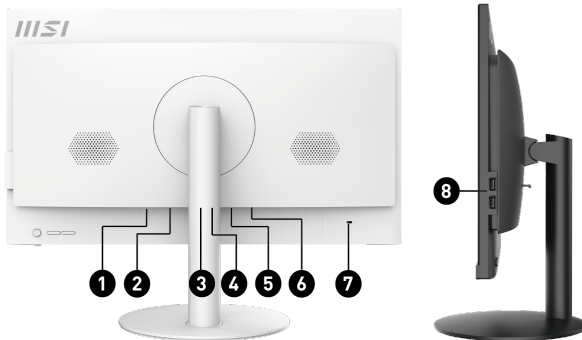

1. DC Jack
2. 1x HDMI™ out (2.0)
3. 1x COM порт
4. 4x USB 3.2 Gen 1 Type A
5. 1x RJ45
6. 1x Mic-in/ 1x Line-out
7. 1x слот замка Кенсингтона
8. 2x USB 2.0 Type A

SPECIFICATION

Operating Systems	Operating Systems	N/A
Model	MKT Name	PRO AP241 11M
	MKT Spec	PRO AP241 11M-278XRU
	Color	ID1/Black-Black-Black
I/O Ports	Lock type	Kensington
Processor	CPU Number	Intel Core i3-10105
	CPU Clock	3.7GHz
	CPU Cores	4
	TDP	65W
	Cache	6 MB Intel® Smart Cache
	Threads	8
Chipset	Chipsets	H510
Memory	Memory Size	8GB(8GB*1)
	Memory Type	DDR4 SDRAM
	Memory Speed	1600(3200)MHz
	Module Type	SO-DIMM
	слотов памяти (Всего/Свободных)	2/1
	Max Capacity	Max 64GB
Storage	SSD Size	256GB
	HDD1 Size	N/A
	SSD Config	256GB*1
	SSD Interface	PCIe GEN3x4
	SSD Form Factor	M.2-2280 M-KEY
	M.2 slots (Total/Free)	1/0
	HDD1 RPM	N/A
	HDD1 Form Factor	N/A
	HDD1 Interface	N/A
	отсеков для приводов 3.5" (Всего/Свободных)	0/
	отсеков для приводов 2.5" (Всего/Свободных)	1/1
	ODD(Type)	N/A
	ODD Height	N/A
	ODD Type	N/A
Communications	LAN	Realtek RTL8111H
	WLAN	INTEL/AX201.NG.WG.NVW
	WLAN Version	802.11ax 2x2+BT
	BT Version	5.2
Audio	Audio Chipset	Realtek ALC897
	Audio Type	2.1 Channel HD Audio
I/O Ports (Front)	USB 2.0 Type A	2
I/O Ports (Rear)	USB 3.2 Gen 1 Type A (R)	4
	RJ45	1
	HDMI™ out	1x (v1.4)
	COM Port	1
Power	AC Adapter Output	120W
	Battery	N/A
	Battery Whrs	N/A
In The Box	Keyboard Interface	USB
	Mouse Interface	USB
	Power Cord	1
	AC Adaptor	1
	Warranty Card	1
	Quick Guide	2
	User Manual	1
	VESA Mount kit	N/A
	Keyboard	SK9626M
Mouse	SM9023M	
Design	Adjustment (Tilt)	-5°~20°(+/-2°)
	Adjustment (Swivel)	N/A
	Adjustment (Height)	N/A
	Adjustment (Pivot)	N/A