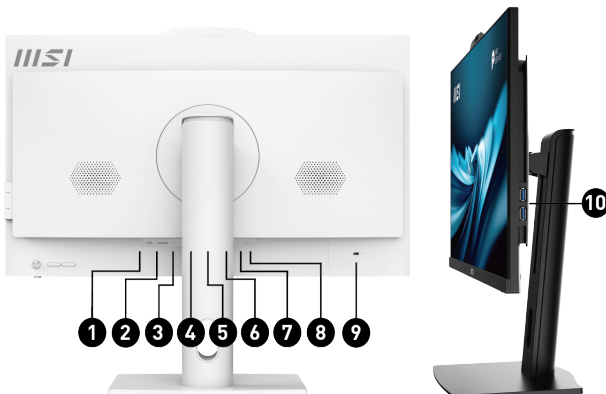

1. 1 x DC Jack
2. 1 x HDMI™ out (2.1)
3. 1 x DisplayPort out (1.4)
4. 1 x RJ-45 Ethernet
5. 1 x USB 3.2 Gen 2 Type C / 1 x USB 3.2 Gen 2 Type A
6. 2 x USB 2.0 Type A
7. 1 x Mic-in
8. 1 x Line-out
9. 1 x Kensington Lock
10. 2 x USB 3.2 Gen 1 Type A

Design	Adjustment (Tilt)	-4°~20°(+/-2°)
	Adjustment (Swivel)	N/A
	Adjustment (Height)	N/A
	Adjustment (Pivot)	N/A
Dimension & Weight	Weight (Net kg)	4.63
	Weight (Gross kg)	8
	Product Dimension with Holder (WxDxH) (mm)	N/A
	Product Dimension with Holder (WxDxH) (inch)	N/A
	Inside Carton Dimension with Holder (WxDxH) (mm)	N/A
	Inside Carton Dimension with Holder (WxDxH) (inch)	N/A
	Inside Carton Dimension with Stand (WxDxH) (mm)	620 x 223 x 486
	Inside Carton Dimension with Stand (WxDxH) (inch)	24.41 x 8.78 x 19.13
	Outer Carton Dimension with Holder (WxDxH) (mm)	N/A
Product Dimension with Stand (WxDxH)	Product Dimension with Stand (WxDxH) (mm)	541.9 x 227.9 x 425.5
	Product Dimension with Stand (WxDxH) (inch)	21.33 x 8.97 x 16.75
Input Device	WebCam	internal webcam
Regulatory Compliance	Operating, Storage Temperature	0° C ~ 35° C ; -20° C ~ 60° C
	Operating, Storage Humidity	0% ~ 85%;0% ~ 90%
	Regulatory Compliance	FCC(Class B), CB/CE, UL(CUL), BSMI
Warranty	Warranty	12months
In The Box	Keyboard Interface	WIRELESS
	Mouse Interface	WIRELESS
	Power Cord	1
	AC Adaptor	1
	Warranty Card	N/A
	Quick Guide	1
	User Manual	1
	VESA Mount kit	N/A
	Keyboard	RF1430
	Mouse	MA04
Barcode Info	EAN	4711377155069
Display	Screen Size	23.8" (60cm)
	Active Display Area (mm)	527.04(H) x 296.46(V)
	Curvature	Flat
	Panel Type	IPS
	Resolution	1920x1080 (FHD)
	Brightness (nits)	250
	Refresh Rate	N/A
	Response Time (GTG)	14ms
	View Angles	178°(H)/178°(V)
	Touch Screen	Non-touch
Display Colors	16.7M	
Model	Part No	9S6-AE0621-614
	MKT Name	PRO AP242P 12MA
	MKT Spec	PRO AP242P 12MA-614RU
	Color	ID1/Black-Black-Black
	Model	AE06