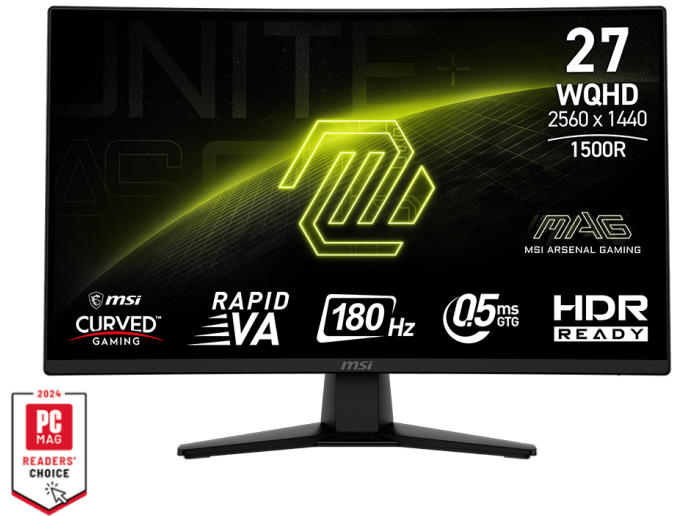

PATH TO THE FUTURE

Introducing the MSI MAG 274CQF esports gaming monitor. This cutting-edge monitor features a 27-inch WQHD display with a lightning-fast 180Hz refresh rate and a rapid 0.5ms (GtG, Min.) response time. With the MAG 274CQF, you will have the competitive advantage needed to outperform and defeat your opponents in gaming battles.