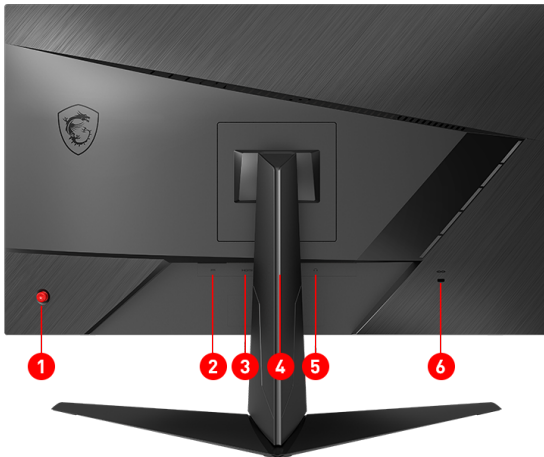

1. 5-позиционный навигационный джойстик
2. DC Jack
3. 2x HDMI™ (1.4)
4. 1x Display Port (1.2a)
5. 1x Earphone out
6. слот замка Кенсингтона

SPECIFICATION

Model	Part No	9S6-3BA41T-035
	MKT Name	Optix G242
	MKT Spec	Optix G242
	SKU Number	0
Display	Color	ID1/Black-Black
	Screen Size	23.8" (60cm)
	Active Display Area (mm)	527.04(H) x 296.46(V)
	Curvature	Flat
	Panel Type	IPS
	Resolution	1920x1080 (FHD)
	Pixel pitch	0.2745(H)x0.2745(V)
	Pixel pitch (mm)	0.2745(H)x0.2745(V)
	Aspect Ratio	16:9
	Dynamic Refresh Rate technology	FreeSync Premium
	Dynamic Refresh Rate Activated Range	48Hz-144Hz
	SDR Brightness (nits)	250
	Contrast Ratio	1000:1
	DCR (Dynamic Contrast Ratio)	100000000:1
	Signal Frequency	54~162 KHz(H) / 48~144 Hz(V)
	Activated Range	48Hz-144Hz
	Refresh Rate	144HZ
	Response Time (MPRT)	1ms(MPRT)
	Response Time (GTG)	4ms
	View Angles	178°(H)/178°(V)
	Surface Treatment	Anti-glare
	NTSC (CIE1976 area percentage/overlap)	111.3%/85.7%
	NTSC (CIE1931 area percentage/overlap)	91.4%/81.5%
	sRGB (CIE1976 area percentage/overlap)	127.7%/99.4%
	sRGB (CIE1931 area percentage/overlap)	129%/99.9%
	Adobe RGB (CIE1976 area percentage/overlap)	109.4%/90.3%
	Adobe RGB (CIE1931 area percentage/overlap)	95.6%/84.8%
	DCI-P3 (CIE1976 area percentage/overlap)	101.7%/94.6%
	DCI-P3 (CIE1931 area percentage/overlap)	95.1%/92.7%
	Rec.709 (CIE1976 area percentage/overlap)	127.7%/99.4%
Rec.709 (CIE1931 area percentage/overlap)	129%/99.9%	
Display Colors	16.7M	
Color bit	8 bits	
I/O Ports	HDMI™	2
	HDMI™ version	1.4
	HDMI™ HDCP version	1.4
	DisplayPort	1
	DisplayPort version	1.2a
	DisplayPort HDCP version	1.3
	Headphone-out	1
	Lock type	Kensington Lock
Power	Power Type	External Adaptor 20V 2.25A
	Power Input	100~240V, 50/60Hz
	Energy Efficiency Rating	F
	Adapter's KC safety Number	SU10469-15001
	Power Cord Type	C5