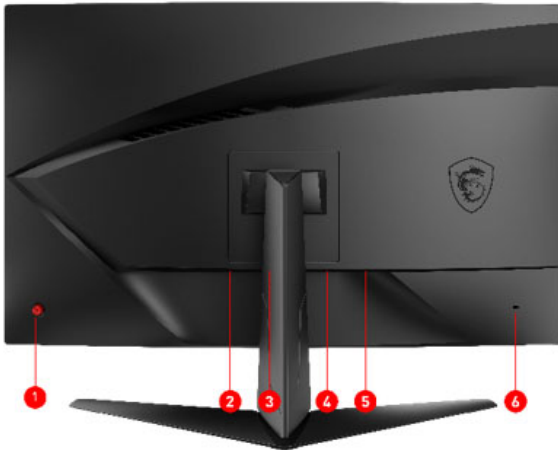

1. 5-позиционный навигационный джойстик
2. 1x HDMI™ (1.4)
3. 1x HDMI™ (1.4)
4. 1x Display Port (1.2)
5. 1x выход на наушники
6. 1x Kensington Lock

SPECIFICATION

Power	Power Type	External Adaptor 20V 2.25A
Design	Adjustment (Tilt)	-5° ~ 20°
	VESA Mounting	100x100mm
	Frameless Design	Yes
Dimension & Weight	Inside Carton Dimension (WxDxH) (inch)	26.89 x 6.18 x 18.23
	Weight (Net kg)	4.53
	Weight (Gross kg)	6.7
Product Dimension with Stand (WxDxH)	Product Dimension with Stand (WxDxH) (mm)	611.5 x 219.6 x 445.9
	Product Dimension with Stand (WxDxH) (inch)	24.07 x 8.65 x 17.56
Weight	Weight Without Stand (kg)	N/A
Outer Carton Dimension (WxDxH)	Outer Carton Dimension (WxDxH) (inch)	27.48 x 6.77 x 19.21
Input Device	WebCam	N/A
Warranty	Warranty	12M
In The Box	3.5mm Mic Cable	N/A
	Switch Case	N/A
	Portable Screen Protection Case	N/A
	Monitor Hood	N/A
	Speaker (Accessories)	N/A
	DisplayPort Cable	0
	HDMI Cable	1
	DVI Cable	0
	USB Type A to Type B Cable	0
	USB Type C to Type A Cable	0
	USB Type C to Type C Cable	0
	Thunderbolt Cable	0
	VGA Cable	0
	3.5mm audio Cable	0
	3.5mm combo audio Cable	0
	Mouse Bungee Unit	N/A
	VESA Screw	N/A
	Power Cord	1
	AC Adaptor	1
	Warranty Card	1
Quick Guide	1	
Barcode Info	EAN	4719072752156
Display	Screen Size	27" (69 cm)
	Active Display Area (mm)	597.888 (H) x 336.312 (V)
	Curvature	Curve 1500R
	Panel Type	VA
	Resolution	1920x1080 (FHD)
	Pixel pitch (mm)	0.3114(H)x0.3114(V)
	Quantum Dot	N/A
	HDR (High dynamic range)	N/A
	HDR Brightness (Peak nits)	N/A
	Refresh Rate	165HZ
	Response Time (MPRT)	1ms(MPRT)
	Response Time (GTG)	4ms
	View Angles	178°(H)/178°(V)
	sRGB (CIE1976 area percentage/overlap)	112.8% / 96.6%
	sRGB (CIE1931 area percentage/overlap)	119.9% / 99.1%
	Adobe RGB (CIE1976 area percentage/overlap)	96.6% / 89.1%
	Adobe RGB (CIE1931 area percentage/overlap)	88.8% / 83.7%
	DCI-P3 (CIE1976 area percentage/overlap)	89.8% / 89.5%
	DCI-P3 (CIE1931 area percentage/overlap)	88.4% / 88.3%
	Rec.709 (CIE1976 area percentage/overlap)	112.8% / 96.6%
	Rec.709 (CIE1931 area percentage/overlap)	119.9% / 99.1%
	Rec.2020 (CIE1976 area percentage/overlap)	N/A
Rec.2020 (CIE1931 area percentage/overlap)	N/A	
Display Colors	16.7M	
Color bit	8 bits	