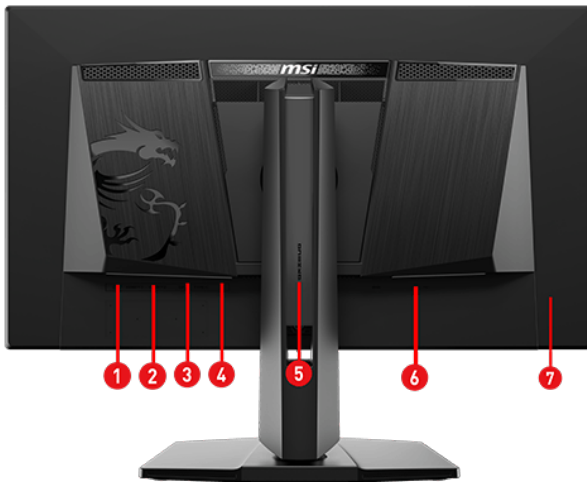

### PATH TO THE FUTURE

Picture and logos

### SELLING POINTS

- MSI QD-OLED Panel - With stunning image quality and fast response time.
- Fastest 0.03ms GtG response time and 240Hz refresh rate.
- QD Premium Color - Ensures the color meets the market standard - Delta E $\leq$ 2.
- Crystal-Clear Motion - VESA ClearMR 13000 certified.
- MSI OLED Care 2.0 - Reduced the risk of OLED image sticking / burn-in.
- Console Mode - Optimized for seamless compatibility with gaming consoles like PS5 and Xbox Series X|S
- 3-Year Burn-In Warranty - Including coverage for OLED burn in.

1. Headphone out
2. 2 x HDMI™ 2.1 (WQHD@240Hz)
3. DisplayPort 1.4a (HBR3)
4. Type-C (DP alt.) w/ 15W PD
5. 5-way Joystick Navigator
6. AC-in
7. Kensington lock