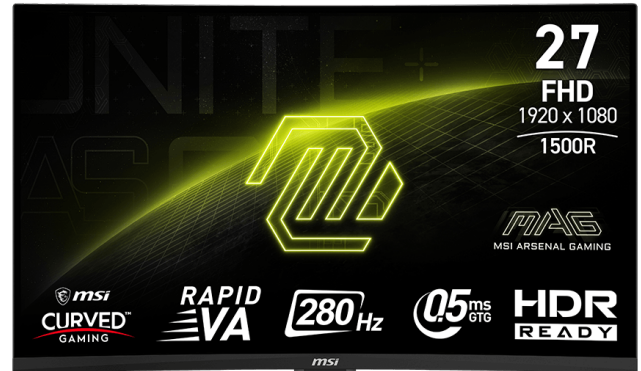

PATH TO THE FUTURE

Introducing the MSI MAG 276CXF esports gaming monitor. This cutting-edge monitor features a 27-inch FHD display with a lightning-fast 280Hz refresh rate and a rapid 0.5ms response time. With the MAG 276CXF, you will have the competitive advantage needed to outperform and defeat your opponents in gaming battles.

Picture and logos

SELLING POINTS

- Rapid VA Panel - Provides 0.5ms (GtG, Min.) response time, optimizes screen colors and brightness.
- 280Hz Refresh Rate - Respond faster with smoother frames.
- 0.5ms (GtG, Min.) Response Time - Eliminate screen tearing and choppy frame rates.
- AI Vision - The new AI Vision technology can not only reveal details in dark areas but also enhance overall brightness and saturate colors.
- Less Blue Light - Use a software solution to reduce the light emission in the blue-violet region of the blue light spectrum.