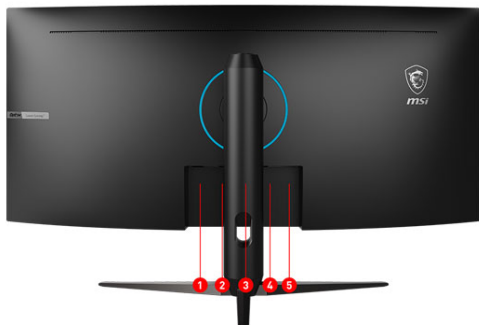

Picture and logos

System I/O-Ports

1. 1x HDMI 2.0
2. 1x HDMI 2.0
3. 1x Display Port 1.2a
4. 1x DC Jack
5. 1x Earphone out

Specification

Display	Quantum Dot	N/A
	Screen Size	34" (86.36 cm)
	Active Display Area (mm)	797.22(H)x333.72(V)
	Curvature	Curve 1500R
	Panel Type	VA
	Resolution	3440x1440 (UWQHD)
	Aspect Ratio	21:9
	Dynamic Refresh Rate technology	Adaptive-Sync
	SDR Brightness (nits)	250
	Contrast Ratio	1000:1
	DCR (Dynamic Contrast Ratio)	100000000:1
	Signal Frequency	58.56~148.1 KHz(H) / 48~100 Hz(V)
	Refresh Rate	100HZ
	Response Time (MPRT)	1ms(MPRT)
	Response Time (GTG)	4ms
	Response Time (Tr + Tf)	18ms
	View Angles	178°(H)/178°(V)
	Surface Treatment	Anti-glare
	NTSC (CIE1976 area percentage/overlap)	96%/85%
	NTSC (CIE1931 area percentage/overlap)	82%/76%
	sRGB (CIE1976 area percentage/overlap)	110%/95%
	sRGB (CIE1931 area percentage/overlap)	115%/96%
	Adobe RGB (CIE1976 area percentage/overlap)	95%/87%
	Adobe RGB (CIE1931 area percentage/overlap)	85%/80%
	DCI-P3 (CIE1976 area percentage/overlap)	87%/86%
	DCI-P3 (CIE1931 area percentage/overlap)	85%/85%
	Rec.709 (CIE1976 area percentage/overlap)	110%/95%
	Rec.709 (CIE1931 area percentage/overlap)	115%/96%
	Rec.2020 (CIE1976 area percentage/overlap)	N/A
	Rec.2020 (CIE1931 area percentage/overlap)	N/A
	Display Colors	16.7M
	Color bit	8 bits
	Note_DP	3440 x1440 (Up to 100Hz)
Note_HDMI	3440 x 1440 (Up to 100Hz)	
Note_DVI	N/A	
Onboard Graphics	HDMI	2
I/O Ports	HDMI version	1.4a/2.0
	HDMI HDCP version	2.2
	DisplayPort	1
	DisplayPort version	1.2a
	DisplayPort HDCP version	2.2
	Headphone-out	1
I/O Ports (Rear)	Lock type	Kensington Lock
	Card Reader	N/A
Power	Annual Energy Consumption (KWh)	N/A
	Power Supply Type	External Adaptor 19V 3.42A
	Power Input	100~240V, 50/60Hz
	Adapter's KC safety Number	N/A
	Power Cord Type	C13
	QC Output Power	N/A
PD Output Power	N/A	