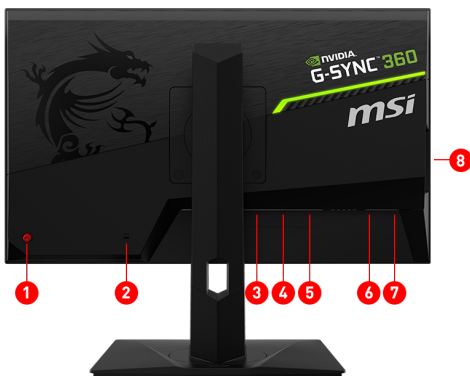

System I/O-Ports

1. 5-way joystick navigator
2. Kensington Lock
3. 2x HDMI (2.0b)
4. 1x Display Port (1.4)
5. 1x Earphone out
6. DC Jack
7. 1x USB 3.2 Gen 1 Type B
8. 3x USB 3.2 Gen 1 Type A