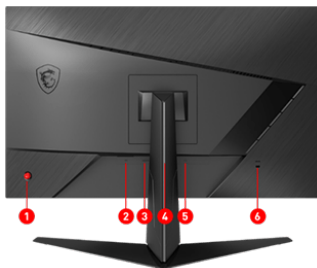

## System I/O-Ports

1. 5-way joystick navigator
2. DC Jack
3. 2x HDMI (1.4b)
4. 1x Display Port (1.2a)
5. Earphone out
6. Kensington lock