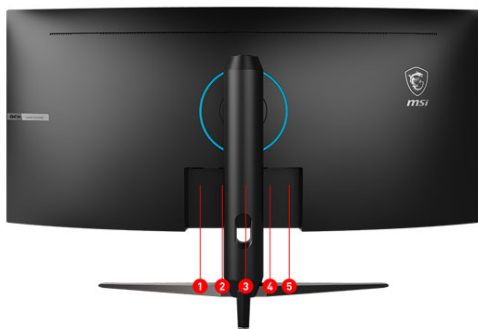

Picture and logos

System I/O-Ports

1. 1x HDMI 1.4
2. 1x HDMI 2.0
3. 1x Display Port 1.2a
4. 1x DC Jack
5. 1x Earphone out

Specification

Display	Screen Size	29.5" (75 cm)
	Active Display Area (mm)	690.432(H)*291.276(V)mm
	Curvature	Curve 1500R
	Panel Type	VA
	Resolution	2560x1080 (WFHD)
	Aspect Ratio	21:9
	Dynamic Refresh Rate technology	FreeSync Premium
	HDR (High dynamic range)	HDR ready
	SDR Brightness (nits)	300
	Contrast Ratio	3000:1
	DCR (Dynamic Contrast Ratio)	100000:1
	Signal Frequency	66~245 KHz(H) / 30~200 Hz(V)
	Refresh Rate	200HZ
	Response Time (MPRT)	1ms(MPRT)
	Response Time (GTG)	4ms
	Response Time (Tr + Tf)	20ms
	View Angles	178°(H)/178°(V)
	Surface Treatment	Anti-glare
	NTSC (CIE1976 area percentage/overlap)	90%(Typ)/85%(TYP)
	NTSC (CIE1931 area percentage/overlap)	82%(Typ)/80%(TYP)
	sRGB (CIE1976 area percentage/overlap)	103%(Typ)/90%(TYP)
	sRGB (CIE1931 area percentage/overlap)	103%(Typ)/95%(TYP)
	Adobe RGB (CIE1976 area percentage/overlap)	88%(Typ)/83%(TYP)
	Adobe RGB (CIE1931 area percentage/overlap)	84%(Typ)/80%(TYP)
	DCI-P3 (CIE1976 area percentage/overlap)	82%(Typ)/81%(TYP)
	DCI-P3 (CIE1931 area percentage/overlap)	85%(Typ)/84%(TYP)
	Rec.709 (CIE1976 area percentage/overlap)	104%(Typ)/90%(TYP)
	Rec.709 (CIE1931 area percentage/overlap)	115%(Typ)/95%(TYP)
	Display Colors	1.07B
	Color bit	10 bits (8 bits + FRC)
	Note_DP	2560 x1080 (Up to 200Hz)
	Note_HDMI	2560 x 1080 (Up to 180Hz)
	Note_DVI	N/A
Onboard Graphics	HDMI	2
I/O Ports	HDMI version	2.0
	DisplayPort	1
	DisplayPort version	1.2
	Headphone-out	1
	Lock type	Kensington Lock
	USB 3.2 Gen 1 Type B	1
I/O Ports (Front)	USB 5Gbps (USB 3.2 Gen 1 Type-A)	2
I/O Ports (Rear)	Card Reader	N/A
Power	Power Supply Type	External Adaptor 19V 4.74A
	Power Input	100~240V, 50/60Hz
	Adapter's KC safety Number	N/A
	Power Cord Type	C5
	QC Output Power	N/A
	PD Output Power	N/A