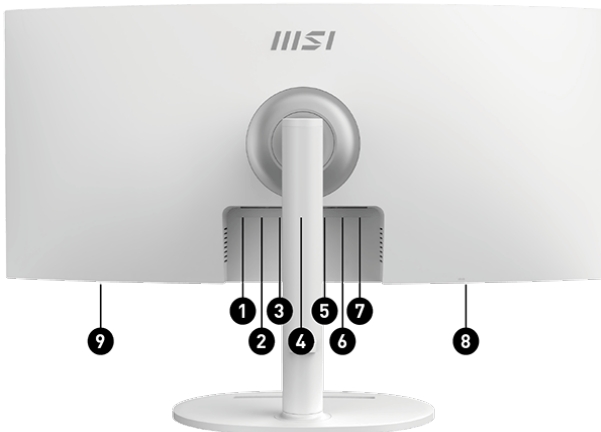

## SELLING POINTS

- 21:9 1500R curvature brings an immersive & comfortable viewing experience to eliminate distortion and cover a wider field of view
- Ready for light gaming with 120Hz high refresh rate & AMD FreeSync™ Premium.
- Built-in USB Type-C connection with 98W power delivery function allows you to connect to and charge your devices effortlessly.
- PIP/PBP modes provide better efficiency for creators when need it.
- TÜV certified display ensures the protection and health of eyesight.
- MSI EyesErgo technology with Anti-Flicker technology helps prevent eye strain and fatigue.
- MSI Eye-Q Check helps have self-check eyes & reminds to take a rest while using the monitor for a long time.
- The stand is designed with ergonomic features, including tilt, swivel and height adjustments.
- Maintain versatility across various devices by utilizing multiple input sources, such as Type-C, HDMI™ and DP ports.
- Enjoy the cleanest environment with a convenient and removable cable management design.
- Two built-in speakers.