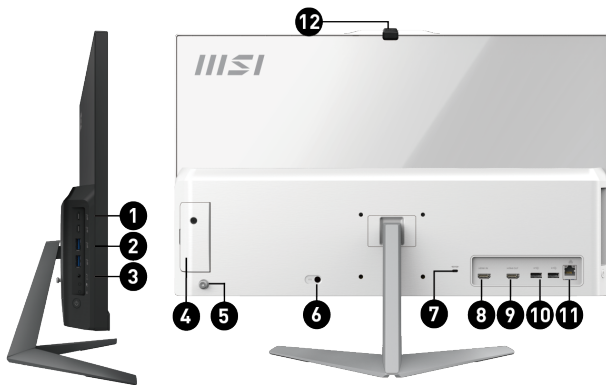

1. 2x USB3.2 Gen 2 Type C
2. 2x USB3.2 Gen 2 Type A
3. 1x Mic-in/Headphone-out combo
4. 1x Switchable 2.5" Storage
5. 5-Way Navigator
6. 1x DC-in
7. 1x Kensington Lock
8. 1x HDMI™ in
9. 1x HDMI™ out
10. 2x USB 2.0 Type A
11. 1x RJ45 LAN
12. 1x Removable Webcam Cover