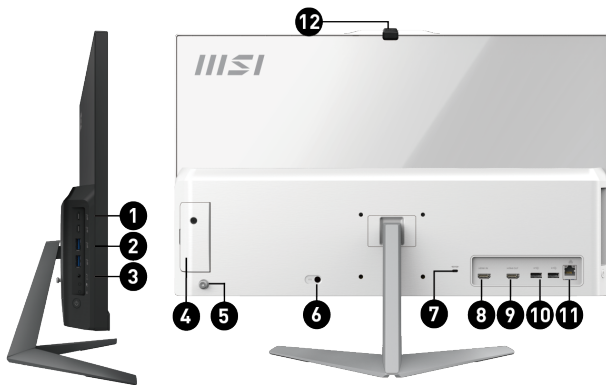

1. 2x USB3.2 Gen 2 Type C
2. 2x USB3.2 Gen 2 Type A
3. 1x Mic-in/Headphone-out combo
4. 1x Switchable 2.5" Storage
5. 5-Way Navigator
6. 1x DC-in
7. 1x Kensington Lock
8. 1x HDMI™ in
9. 1x HDMI™ out (supports 4K @60Hz as specified in HDMI™ 2.1)
10. 2x USB 2.0 Type A
11. 1x RJ45 LAN
12. 1x Removable Webcam Cover