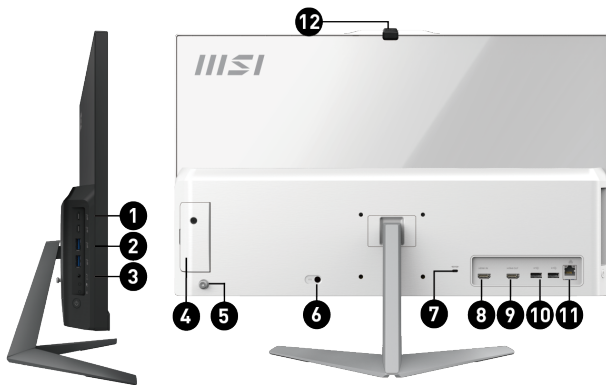

1. 2x USB3.2 Gen 2 Type C
2. 2x USB3.2 Gen 2 Type A
3. 1x Mic-in/Headphone-out combo
4. 1x Switchable 2.5" Storage
5. 5-Way Navigator
6. 1x DC-in
7. 1x Kensington Lock
8. 1x HDMI™ in
9. 1x HDMI™ out (supports 4K @60Hz as specified in HDMI™ 2.1)
10. 2x USB 2.0 Type A
11. 1x RJ45 LAN
12. 1x Removable Webcam Cover

**SPECIFICATION**

Operating Systems	Operating Systems	Windows 11 Pro
Model	Part No	9S6-AE0721-2401
	MKT Name	Modern AM242 1MG
	MKT Spec	Modern AM242 1MG-2401TH
	Color	ID1/Black-Black-Black
Chipset	Chipsets	SoC
Memory	Memory Size	16GB(8GB*2)
	Memory Type	DDR5 SDRAM
	Memory Speed	2800(5600)MHz
	Module Type	SO-DIMM
	Memory Slot(Total)	2
	Memory Slot(Free)	0
	Max Capacity	Max 64GB
Processor	CPU Number	Intel Core 5 Processor 120U
	CPU Clock	1.4GHz
	CPU Cores	10
	TDP	15W
	Max Turbo Frequency	up to 5.00 GHz
	Cache	12 MB Intel® Smart Cache
	Threads	12
Display	View Angles	178°(H)/178°(V)
	Touch Screen	Non-touch
	Screen Size	23.8" (60cm)
	Panel Type	IPS
	Resolution	1920x1080 (FHD)
	Brightness (nits)	250
	Contrast Ratio	1000:1
	Refresh Rate	N/A
	Response Time (GTG)	14ms
Discrete Graphics	GPU1 Vendor	N/A
	GPU1 MKT Name	N/A
	GPU1 Number	UMA
	GPU1 VRAM Size	N/A
	GPU1 VRAM Type	N/A
Audio	Audio Chipset	Realtek ALC256
	Audio Type	2.1 Channel HD Audio
Storage	SSD Interface	PCIe GEN4x4
	SSD Form Factor	M.2-2280 M-KEY
	SSD Config	512GB*1
	SSD Size	512GB
	HDD1 Interface	N/A
	HDD1 Form Factor	N/A
	HDD1 Size	N/A
	HDD1 RPM	N/A
	ODD(Type)	N/A
	ODD Height	N/A
	ODD Type	N/A
	M.2 slots(Total)	1
	M.2 slots(Free)	0
	2.5" Drive Bays(Total)	1
	2.5" Drive Bays (Free)	1
3.5" Drive Bays(Free)	0	
Communications	LAN	Realtek RTL8111H
	WLAN Version	Wi-Fi 6E+BT
	BT Version	5.3
Input Device	Webcam	internal webcam
	Webcam Resolution	N/A
I/O Ports (Side)	Mic-in/Headphone-out combo	1
	USB 3.2 Gen 2 (10G) Type C	2
	USB 3.2 Gen 2 (10G) Type A	2