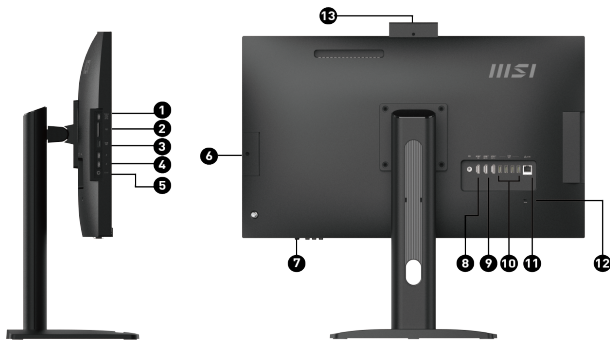

1. 1x Type C-in (Support DP Alternate input only)
2. 1x Card Reader
3. 1x USB 5Gbps Type A
4. 2x Thunderbolt™ 4
5. 1x Mic-in /Headphone-out combo
6. 1x 2.5" HDD/SSD Tray
7. 1x Power
8. 1x HDMI™ -in
9. 2x HDMI™ -out (supports 4K @60Hz as specified in HDMI™ 2.1)
10. 4x USB 5Gbps Type A
11. 1x RJ45 (2.5G)
12. 1x Kensington Lock
13. 1x Retractable FHD Webcam

ALL-IN-ONE PCS

Modern AM273QP AI 1UM

MODERN AM273QP AI 1UM-400TH

I/O Ports (Side)	Type-C in	1x (DP Alt mode)
	Mic-in/Headphone-out combo	1
	Card Reader	1
	Thunderbolt	N/A
	USB 3.2 Gen 1 (5G) Type A	1
I/O Ports (Rear)	RJ45	1
	HDMI out	2x (v2.0)
	HDMI in	1
	Lock type	Kensington
	USB 3.2 Gen 1 (5G) Type A (R)	4
	USB 2.0 Type B Upstream (R)	N/A
Warranty	Warranty	36months
Dimension & Weight	Product Dimension with Holder (WxDxH) (mm)	N/A
	Product Dimension with Holder (WxDxH) (inch)	N/A
	Product Dimension with Stand (WxDxH) (mm)	613.49 x 235 x 543.37
	Product Dimension with Stand (WxDxH) (inch)	24.15 x 9.25 x 21.39
	Weight (Net kg)	8.05
	Weight (Net lbs)	17.75
	Weight (Gross kg)	12.05
	Weight (Gross lbs)	26.57
	Inside Carton Dimension with Holder (WxDxH) (mm)	N/A
	Inside Carton Dimension with Holder (WxDxH) (inch)	N/A
	Inside Carton Dimension with Stand (WxDxH) (mm)	700 x 217 x 473
	Inside Carton Dimension with Stand (WxDxH) (inch)	27.56 x 8.54 x 18.62
STAND	Adjustment (Tilt)	-5°~20° ±2°
	Adjustment (Swivel)	-30° ~ 30°
	Adjustment (Height)	0 ~ 100mm
Power	AC Adapter Output	150W
VESA	VESA size	100 x 100 mm
Regulatory Compliance	Regulatory Compliance	CB/CE
In The Box	AC Adaptor	1
	Power Cord	1
	Warranty Card	N/A
	Quick Guide	1
	User Manual	N/A
	VESA Mount kit	N/A
	Keyboard	SG7613033A
	Keyboard Interface	USB
	Mouse	SM9023M
Mouse Interface	USB	
Barcode Info	EAN	4711377416504
Security	TPM module	N/A
	Chassis Lock	N/A