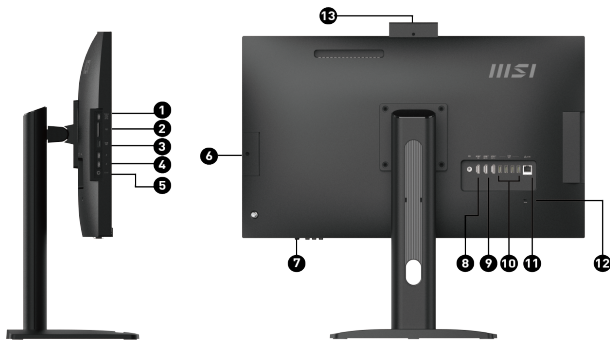

1. 1x Type C-in (Support DP Alternate input only)
2. 1x Card Reader
3. 1x USB 5Gbps Type A
4. 2x Thunderbolt™ 4
5. 1x Mic-in /Headphone-out combo
6. 1x 2.5" HDD/SSD Tray
7. 1x Power
8. 1x HDMI™ -in
9. 2x HDMI™ -out (supports 4K @60Hz as specified in HDMI™ 2.1)
10. 4x USB 5Gbps Type A
11. 1x RJ45 (2.5G)
12. 1x Kensington Lock
13. 1x Retractable FHD Webcam

## Modern AM273QP AI 1UM

MODERN AM273QP AI 1UM-408TH

I/O Ports (Side)	Type-C in	1x (DP Alt mode)
	Mic-in/Headphone-out combo	1
	Card Reader	1
	Thunderbolt	N/A
	USB 3.2 Gen 1 (5G) Type A	1
I/O Ports (Rear)	RJ45	1
	HDMI out	2x (v2.0)
	HDMI in	1
	Lock type	Kensington
	USB 3.2 Gen 1 (5G) Type A (R)	4
	USB 2.0 Type B Upstream (R)	N/A
Warranty	Warranty	36months
Dimension & Weight	Product Dimension with Holder (WxDxH) (mm)	N/A
	Product Dimension with Holder (WxDxH) (inch)	N/A
	Product Dimension with Stand (WxDxH) (mm)	613.49 x 235 x 543.37
	Product Dimension with Stand (WxDxH) (inch)	24.15 x 9.25 x 21.39
	Weight (Net kg)	8.05
	Weight (Net lbs)	17.75
	Weight (Gross kg)	12.05
	Weight (Gross lbs)	26.57
	Inside Carton Dimension with Holder (WxDxH) (mm)	N/A
	Inside Carton Dimension with Holder (WxDxH) (inch)	N/A
	Inside Carton Dimension with Stand (WxDxH) (mm)	700 x 217 x 473
Inside Carton Dimension with Stand (WxDxH) (inch)	27.56 x 8.54 x 18.62	
STAND	Adjustment (Tilt)	-5°~20° ±2°
	Adjustment (Swivel)	-30° ~ 30°
	Adjustment (Height)	0 ~ 100mm
Power	AC Adapter Output	150W
VESA	VESA size	100 x 100 mm
Regulatory Compliance	Regulatory Compliance	CB/CE
In The Box	AC Adaptor	1
	Power Cord	1
	Warranty Card	N/A
	Quick Guide	1
	User Manual	N/A
	VESA Mount kit	N/A
	Keyboard	SG7613033A
	Keyboard Interface	USB
	Mouse	SM9023M
Mouse Interface	USB	
Barcode Info	EAN	4711377421522
Security	TPM module	N/A
	Chassis Lock	N/A