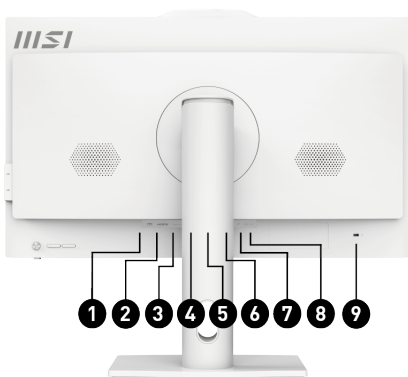

### SELLING POINTS

- Windows 11 Home - MSI recommends Windows 11 Pro for business
- 23.8" IPS Grade with 178° wide viewing angle LED Backlight (1920 x 1080 FHD)
- Up to Intel® Core™ i7 Processor 14700 Raptor Lake processors with DDR5 memory
- 100Hz Refresh Rate with MSI Anti-Flicker & Less Blue Light technologies protect users' eyes
- The adjustable stand and tool-less design provide a convenient working environment
- Triple display with HDMI™ and DP output ports
- Built-in FHD webcam features Windows Hello improve users' privacy and productivity
- Tobii Aware software protect users' privacy and security
- MSI Cloud Center enables users to create a private cloud and backup files from Android and iOS devices
- dTPM design secures the confidential data with encryption keys
- The DTS Audio Enhancer is designed to provide an immersive audio experience
- 24/7 Qualified Reliability Test

1. 1 x DC Jack
2. 1 x HDMI™ out (2.1)
3. 1 x DisplayPort out (1.4)
4. 1 x RJ-45 LAN
5. 1 x USB 3.2 Gen 2 Type C / 1 x USB 3.2 Gen 2 Type A
6. 2 x USB 2.0 Type A
7. 1 x Mic-in
8. 1 x Line-out
9. 1 x Kensington Lock
10. 2 x USB 3.2 Gen 1 Type A