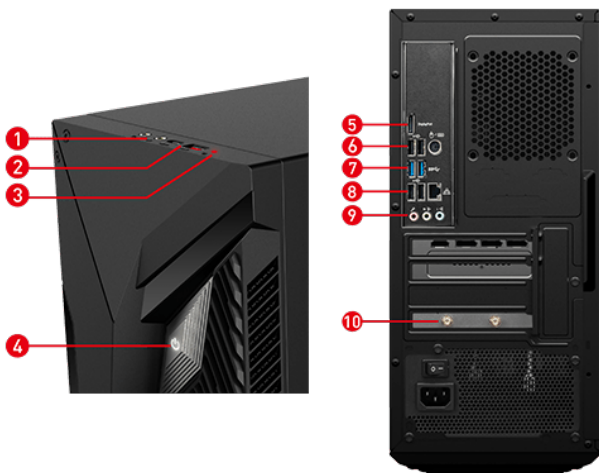

## PATH TO THE FUTURE

Discover the MSI MAG Infinite S3 14th gaming desktop, engineered for ultimate esports dominance. Powered by the latest Intel® Core™ 14th Gen processors and NVIDIA® GeForce RTX™ Series graphics, it delivers blazing-fast performance with AI-enhanced ray tracing and DLSS for stunning 1440p/4K gaming. Featuring Frozr AI Cooling and Silent Storm Cooling 2 for optimal thermals, Mystic Light RGB customization, easy upgradability, and Wi-Fi 6 connectivity. Dominate every battlefield with this compact, military-inspired powerhouse.

## SELLING POINTS

- Windows 11 Home/Windows 11 Pro
- Up to Intel® Core™ i7 processor 14700F
- Up to MSI GeForce RTX™ 5070 graphics card (AI accelerator)
- AI Gaming Desktop - AI-driven enhancements in cooling, gaming, and game streaming
- MSI AI Engine adjusts various system settings automatically to best fit your needs
- Frozr AI Cooling - Optimizes airflow by adjusting fan speeds with AI algorithms
- Silent Storm Cooling 2 - Optimizes airflow by separating chamber
- Supports DDR5 memory with heatsink.
- M.2 SSD - Up to 3300MB/s transmission speed, load your games in seconds
- Easy to upgrade - designed to upgrade your components with an ease.
- Mystic Light RGB LED design to customize your Gaming PC
- See-through side panel, choose your personal style
- USB Type C with reversible design
- NVIDIA Studio - validated for creators; preinstalled with Studio Drivers and exclusive tools