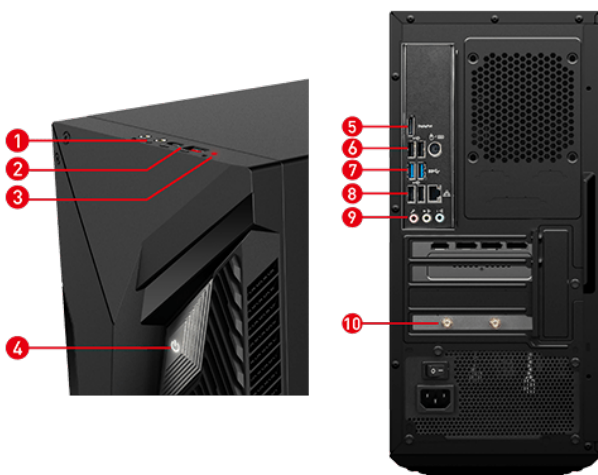

PATH TO THE FUTURE

Discover the MSI MAG Infinite S3 14th gaming desktop, engineered for ultimate esports dominance. Powered by the latest Intel® Core™ 14th Gen processors and NVIDIA® GeForce RTX™ Series graphics, it delivers blazing-fast performance with AI-enhanced ray tracing and DLSS for stunning 1440p/4K gaming. Featuring Frozr AI Cooling and Silent Storm Cooling 2 for optimal thermals, Mystic Light RGB customization, easy upgradability, and Wi-Fi 6 connectivity. Dominate every battlefield with this compact, military-inspired powerhouse.

Picture and logos

SELLING POINTS

- Windows 11 Home/Windows 11 Pro
- Up to Intel® Core™ i7 processor 14700F
- Up to MSI GeForce RTX™ 5070 graphics card (AI accelerator)
- AI Gaming Desktop - AI-driven enhancements in cooling, gaming, and game streaming
- MSI AI Engine adjusts various system settings automatically to best fit your needs
- Frozr AI Cooling - Optimizes airflow by adjusting fan speeds with AI algorithms
- Silent Storm Cooling 2 - Optimizes airflow by separating chamber
- Supports DDR5 memory with heatsink.
- M.2 SSD - Up to 3300MB/s transmission speed, load your games in seconds
- Easy to upgrade - designed to upgrade your components with an ease.
- Mystic Light RGB LED design to customize your Gaming PC
- See-through side panel, choose your personal style
- USB Type C with reversible design
- NVIDIA Studio - validated for creators; preinstalled with Studio Drivers and exclusive tools

1. 1x Headphones / 1x Microphone
2. 1x USB 3.2 Gen1 Type C / 1x USB 3.2 Gen1 Type A
3. HDD LED
4. Power button
5. 1x DisplayPort out
6. 1x PS/2 Combo port / 2x USB 2.0 Type A
7. 2x USB 3.2 Gen1 Type A
8. 1x RJ45 (1G LAN) / 2x USB 2.0 Type A
9. 3x Audio jacks
10. 2x Wi-Fi Antenna