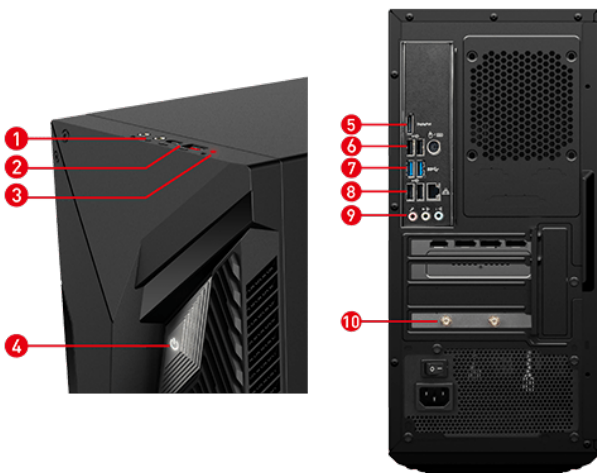

### SELLING POINTS

- Windows 11 Home/Windows 11 Pro
- Up to Intel® Core™ i7 processor 14700F
- Up to MSI GeForce RTX™ 5070 graphics card (AI accelerator)
- AI Gaming Desktop - AI-driven enhancements in cooling, gaming, and game streaming
- MSI AI Engine adjusts various system settings automatically to best fit your needs
- Frozr AI Cooling - Optimizes airflow by adjusting fan speeds with AI algorithms
- Silent Storm Cooling 2 - Optimizes airflow by separating chamber
- Supports DDR5 memory with heatsink.
- M.2 SSD - Up to 3300MB/s transmission speed, load your games in seconds
- Easy to upgrade - designed to upgrade your components with an ease.
- Mystic Light RGB LED design to customize your Gaming PC
- See-through side panel, choose your personal style
- USB Type C with reversible design
- NVIDIA Studio - validated for creators; preinstalled with Studio Drivers and exclusive tools

1. 1x Headphones / 1x Microphone
2. 1x USB 3.2 Gen1 Type C / 1x USB 3.2 Gen1 Type A
3. HDD LED
4. Power button
5. 1x DisplayPort out
6. 1x PS/2 Combo port / 2x USB 2.0 Type A
7. 2x USB 3.2 Gen1 Type A
8. 1x RJ45 (1G LAN) / 2x USB 2.0 Type A
9. 3x Audio jacks
10. 2x Wi-Fi Antenna